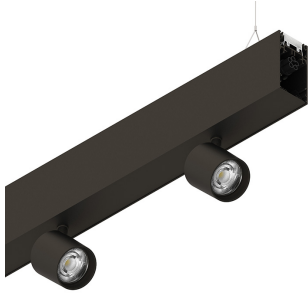

HERO B

108769.20

novalux
ITALIAN LIGHTING DESIGN SINCE 1948

Features

Use: Indoor
Type of installation: SUSPENDED
Emission: DIRECT/INDIRECT
Optics: SPOT
Beam: 14°
Colour: CAFFE
Dimming: DALI
Emergency: NO
L: 1120mm
A: 53mm
H: 92mm
Made in: ITALY
Warranty: 5 years
Weight: 2.5kg