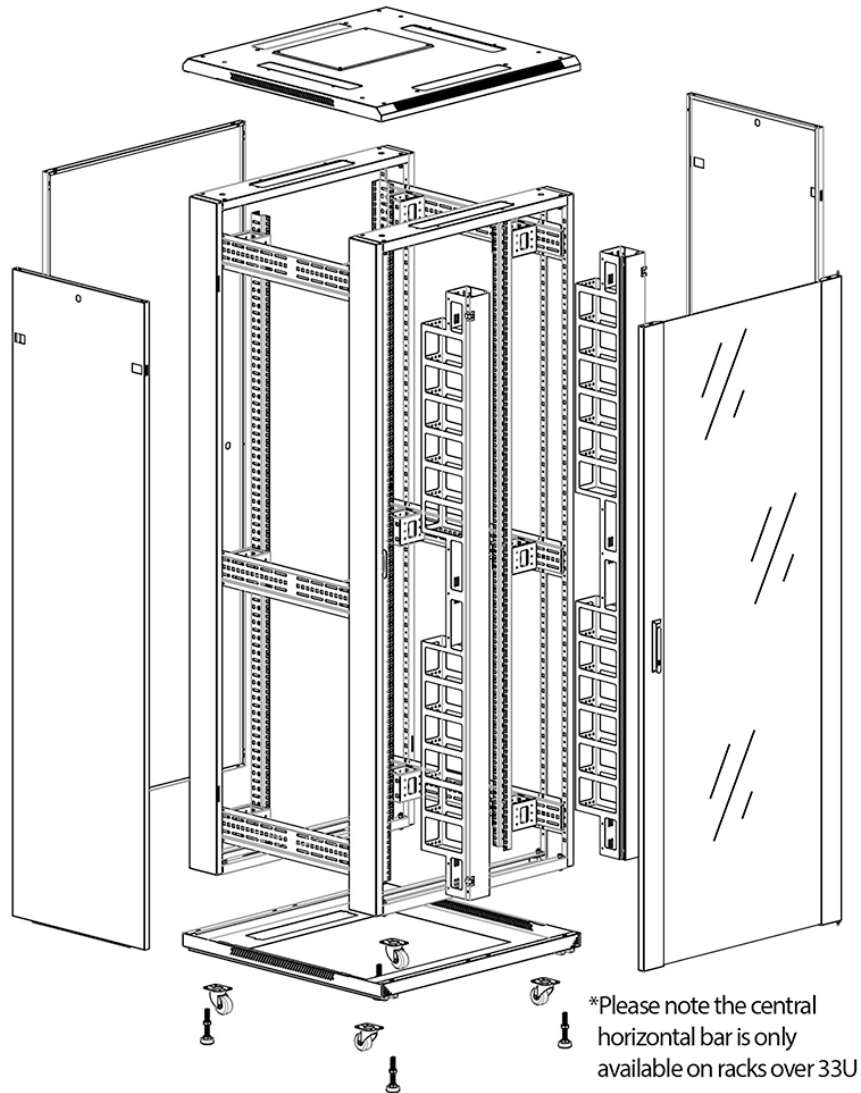

Environ CR800 Baie 42U 800x600 mm Porte en Verre (A) Porte en Acier (F), Deux Panneaux, Avant/M...

Référence du produit: 542-4286-GSBF-BK

excel
without compromise.

Dessins de produits