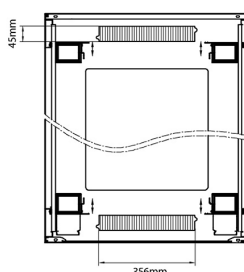

Dessins de produits

Front

Side

Rear

Roof

Base

Base Cut Out Dimensions

580 mm Wide
by
276 mm Deep (600 mm deep rack)
476 mm Deep (800 mm deep rack)
676 mm Deep (1000 mm deep rack)