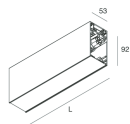

HERO B

108760.20H + 108908.99

novalux
ITALIAN LIGHTING DESIGN SINCE 1948

COMPLETION ACCESSORIES

HERO B: MOD.CIECO 250 CAF

1087A3.20