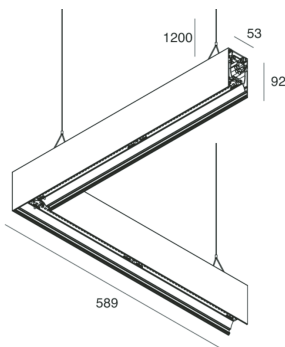

HERO B

108760.20H + 108908.99

novalux
ITALIAN LIGHTING DESIGN SINCE 1948

Features

Use: Indoor
Type of installation: SUSPENDED
Emission: DIRECT/INDIRECT
Optics: OPAL
Colour: CAFFE
Dimming: DALI
Emergency: NO
L: 589x589mm
A: 53mm
H: 92mm
Made in: ITALY
Warranty: 5 years
Weight: 3.3kg