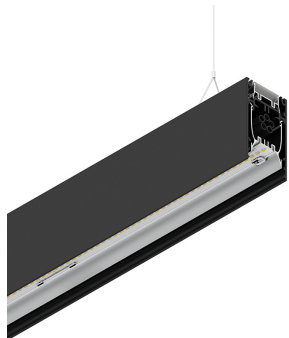

## Features

Use: Indoor  
Type of installation: SUSPENDED  
Emission: DIRECT/INDIRECT  
Optics: MICROPRISMATIZED  
Colour: BLACK  
Dimming: ON/OFF  
Emergency: NO  
L: 2800mm  
A: 53mm  
H: 92mm  
Made in: ITALY  
Warranty: 5 years  
Weight: 10kg

## Tech data

Luminaire input power: 132.5W  
Luminaire luminous flux: 11694lm  
Indirect luminous flux: 6367lm  
IP: 40  
Insulation class: I  
Supply voltage: 220-240V 50/60Hz  
UGR: <19  
SELV: Si