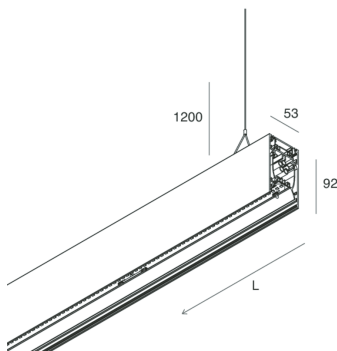

## Features

Use: Indoor  
Type of installation: SUSPENDED  
Emission: DIRECT/INDIRECT  
Optics: MICROPRISMATIZED  
Colour: BLACK  
Dimming: ON/OFF  
Emergency: NO  
L: 2800mm  
A: 53mm  
H: 92mm  
Made in: ITALY  
Warranty: 5 years  
Weight: 10kg