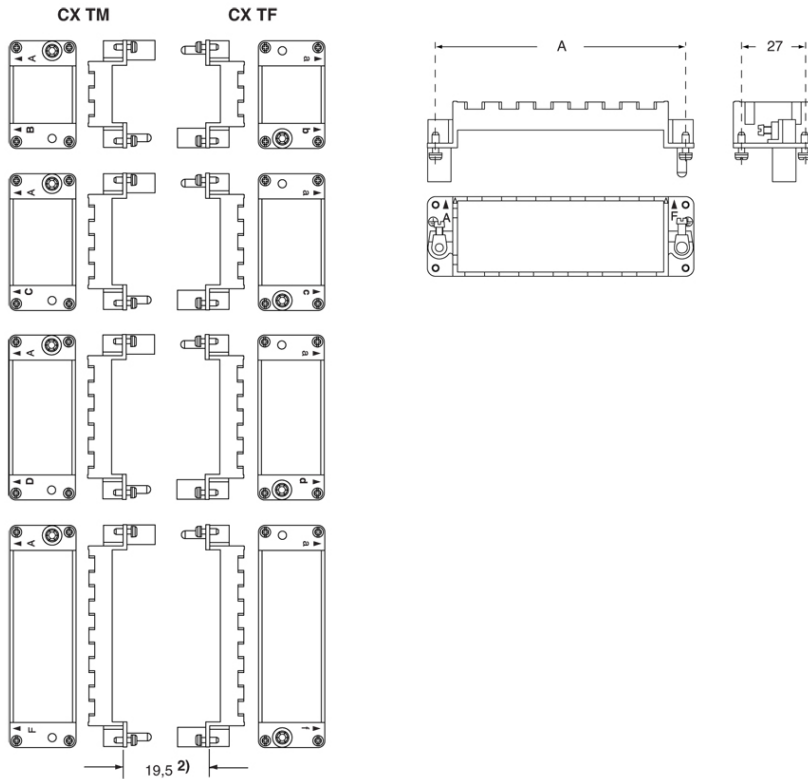

Part number

CX 02 TF

Frame for Mixo inserts, 2 modules, for 2 modular inserts and enclosures size "44.27", frame for housings

Product description

Product type	Frame for Mixo inserts
Size	2 modules
Specification	For 2 modular inserts and enclosures size "44.27" Frame for housings

Further technical details

Weight	44,00 g
UL 94 flammability rating	V-0

Approvals / Standards

UL	ECBT2
cUL	ECBT8

General ordering information

EAN13 code	8015747041645
eCl@ss 8.1	27440210
ETIM 7.0	EC002310

Packaging Information

Packaging length	270,00 mm
Packaging height	75,00 mm
Packaging width	180,00 mm
Packaging weight	3,14 kg
Packaging volume	3,65 dm ³
Packaging description	Carton box
Packaging quantity	60 Pcs
Packaging EAN code	8015747264211
Sub-packaging length	104,00 mm
Sub-packaging height	36,00 mm
Sub-packaging width	180,00 mm
Sub-packaging weight	0,52 kg
Sub-packaging volume	0,67 dm ³
Sub-packaging description	Carton tray
Sub-packaging quantity	10 Pcs
Sub-packaging EAN barcode	8015747264228

Part number

CX 02 TF

Catalogue drawings

Notes

Dimensions shown in mm are not binding and may be changed without notice.

California Proposition 65 Information

WARNING

This product can expose you to lead and its compounds, known to the State of California to cause cancer and/or reproductive toxicity. For more information go to www.P65Warnings.ca.gov.