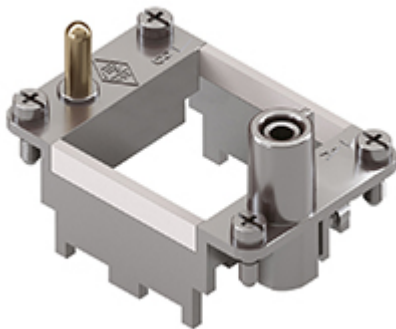

Part number

CX 02 TF

Frame for Mixo inserts, 2 modules, for 2 modular inserts and enclosures size "44.27", frame for housings

Product description

Product type	Frame for Mixo inserts
Size	2 modules
Specification	For 2 modular inserts and enclosures size "44.27" Frame for housings