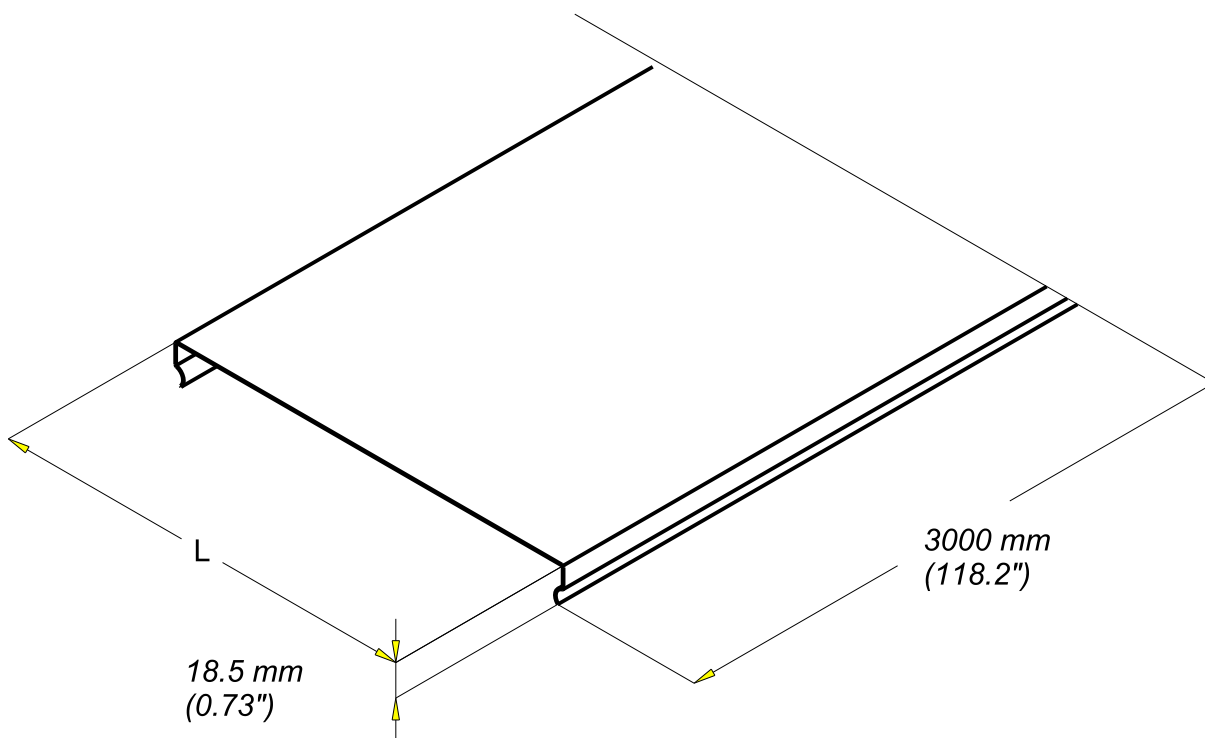

Couvercle P31 CO 400  
Cover for tray P31 L3m 400

304L

CABLE  
MANAGEMENT

FT0521-8

11 13

REF	CODE	POIDS /WEIGHT		L / L		EP. / TH.	
		(Kg/m)	(lb/ft)	(mm)	(inch)	(mm)	(inch)
P31 CO 400	346 312	2.093	1.407	400	(15.75")	0.75	(0.030")