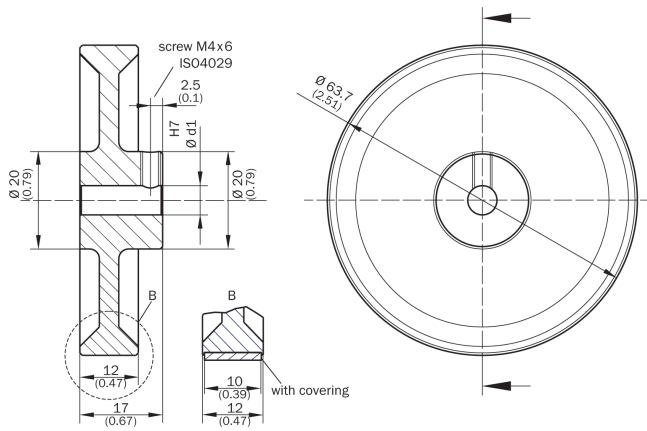

ETIM 6.0	EC002179
ETIM 7.0	EC002179
ETIM 8.0	EC002179
UNSPSC 16.0901	25191839

Dimensional drawing (Dimensions in mm (inch))