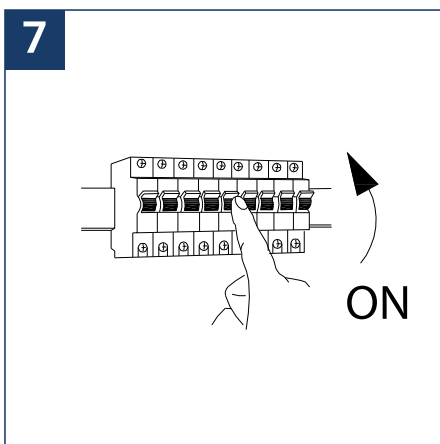

Ref : 100076

<https://www.miidex.com/283-connecteurs-etanches-et-boites-de-derivation>