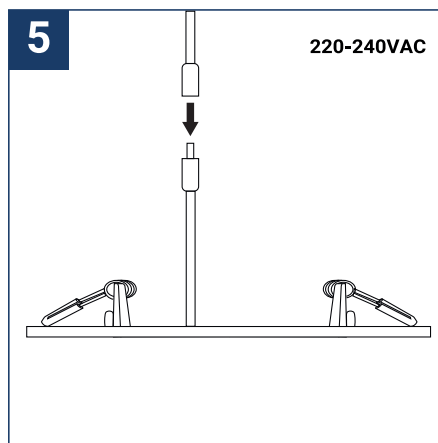

Ref : 100076

<https://www.miidex.com/283-connecteurs-etanches-et-boites-de-derivation>