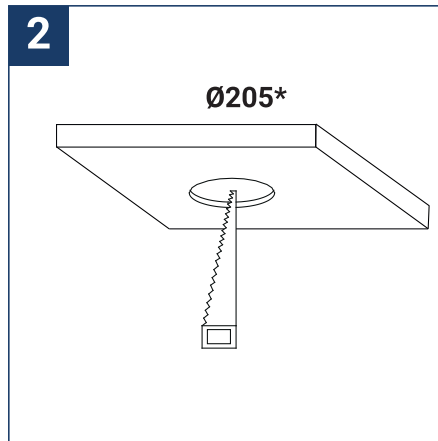

Ref : 100076

<https://www.miidex.com/283-connecteurs-etanches-et-boites-de-derivation>