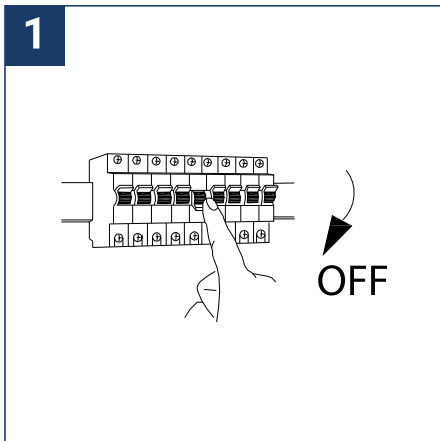

Ref : 100076

<https://www.miidex.com/283-connecteurs-etanches-et-boites-de-derivation>