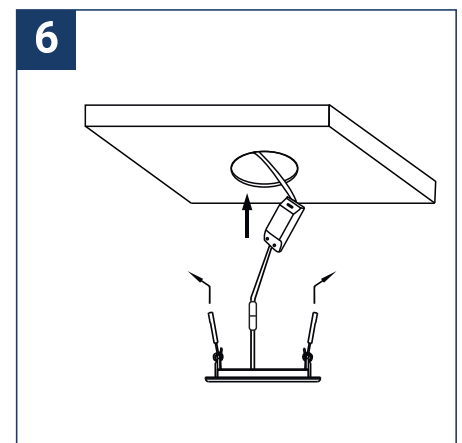

Ref : 100076

<https://www.miidex.com/283-connecteurs-etanches-et-boites-de-derivation>