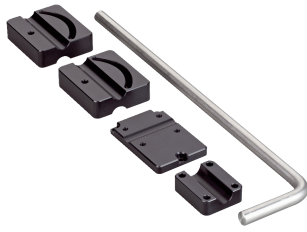

Universal adapter for Inspector

SICK
Sensor Intelligence.

Ordering information

Type	Part no.
Universal adapter for Inspector	1048400

Other models and accessories → www.sick.com/

Detailed technical data

Technical specifications

Accessory group	Terminal and alignment brackets
Accessory family	Terminal brackets
Items supplied	Set includes accessories 2029022 and 2045400
Description	Rod bracket with clamps, rod and Inspector adapter plate, rotates around 2 axes