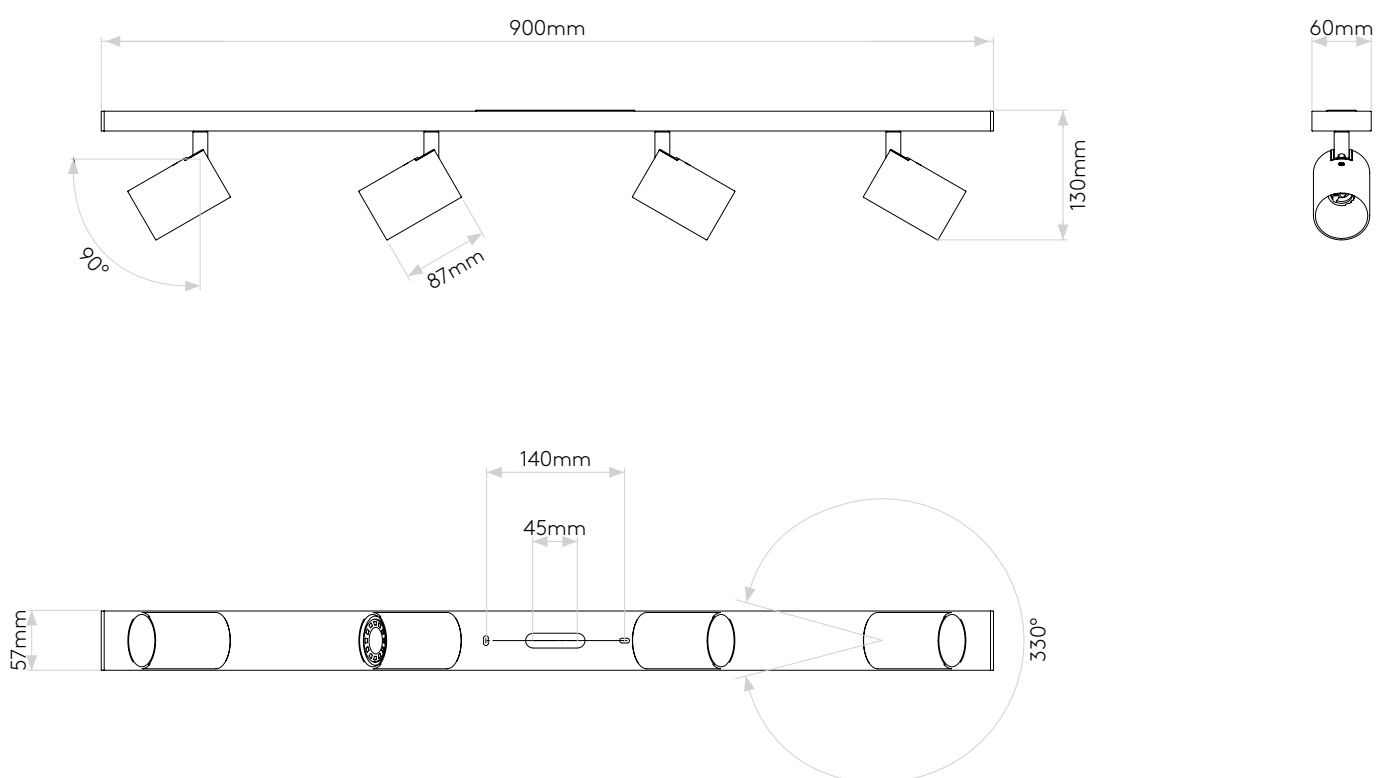

## General

Location:	Interior
Class:	CE (Class I)
Ip Rating:	IP20
Bathroom Zone:	Zone 3
Driver Required:	No
Installation Orientation:	Ceiling Mount
Main Material:	Metal - Aluminium
Dimensions (mm):	H: 130 W: 900 D: 60
Cut Out Hole :	-
Recess Depth (mm):	-
Fire Rating:	-
Cable Length (mm):	-
Gross Weight (kg):	2.66

## Lamp

Light Source:	GU10
Wattage:	4 x 50W
Recommended Lamp:	4 x 6W Max LED GU10
Lamp Included:	No
Maximum Lamp Length (mm):	57
Luminous Flux (lm):	Lamp Dependent
Colour Temp (K):	Lamp Dependent
Cri (Ra):	Lamp Dependent
Macadam Ellipse:	Lamp Dependent
Tilt Adjustable Angle (°):	90
Rotation Adjustable Angle (°):	330
Lifetime (hrs):	Lamp Dependent
Beam Angle (°):	Lamp Dependent

Please note that some dimensions may vary slightly due to manufacturing tolerances, this includes cable entry and fixing holes

Veuillez noter que certaines dimensions peuvent varier légèrement en raison des tolérances de fabrication, y compris l'entrée de câble et les trous de fixation.