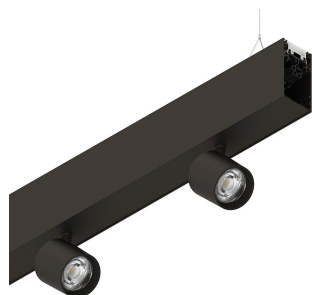

HERO B

108735.20

novalux
ITALIAN LIGHTING DESIGN SINCE 1948

Features

Use: Indoor
Type of installation: SUSPENDED
Emission: DIRECT/INDIRECT
Optics: SPOT
Beam: 14°
Colour: CAFFE
Dimming: ON/OFF
Emergency: NO
L: 1120mm
A: 53mm
H: 92mm
Made in: ITALY
Warranty: 5 years
Weight: 2.5kg