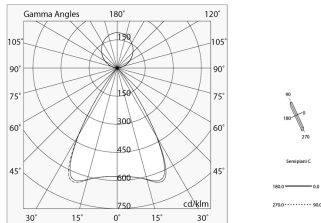

HERO B

108798.01H

novalux
ITALIAN LIGHTING DESIGN SINCE 1948

Features

Use: Indoor
Type of installation: SUSPENDED
Emission: DIRECT/INDIRECT
Optics: MICRO OPTICS
Colour: WHITE
Dimming: PUSH
Emergency: NO
L: 1428mm
A: 53mm
H: 92mm
Made in: ITALY
Warranty: 5 years
Weight: 5kg

Tech data

Luminaire input power: 69W
Luminaire luminous flux: 6468lm
Direct luminous flux: 3638lm
Indirect luminous flux: 2830lm
IP: 40
Insulation class: I
Supply voltage: 220-240V 50/60Hz
UGR: <19
SELV: Si