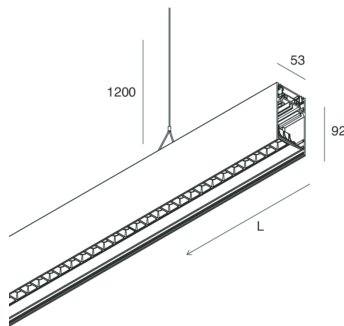

HERO B

108798.01H

novalux
ITALIAN LIGHTING DESIGN SINCE 1948

Features

Use: Indoor
Type of installation: SUSPENDED
Emission: DIRECT/INDIRECT
Optics: MICRO OPTICS
Colour: WHITE
Dimming: PUSH
Emergency: NO
L: 1428mm
A: 53mm
H: 92mm
Made in: ITALY
Warranty: 5 years
Weight: 5kg

Tech data

Luminaire input power: 69W
Luminaire luminous flux: 6468lm
Direct luminous flux: 3638lm
Indirect luminous flux: 2830lm
IP: 40
Insulation class: I
Supply voltage: 220-240V 50/60Hz
UGR: <19
SELV: Si