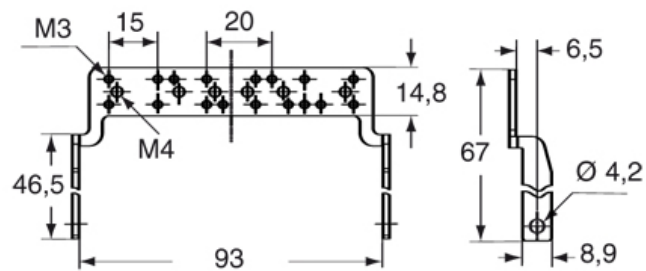

Part number

CR 24 SCA

Cable anchorage, for multiple shielded PE cables, for CSS inserts size "104.27"

Product description		General ordering information	
Product type	Cable anchorage	EAN13 code	8015747166966
Size	Size 104.27	eCl@ss 8.1	27449290
Specification	For standard inserts, for multiple shielded PE cables For CSS inserts size "104.27"	ETIM 7.0	EC002943
Further technical details		Packaging Information	
Weight	25,00 g	Sub-packaging weight	0,03 kg
		Sub-packaging description	Plastic bag
		Sub-packaging quantity	1 Pcs
		Sub-packaging EAN barcode	8015747167017

Part number

CR 24 SCA

Catalogue drawings

CR SCA

Notes

** can be used only in bulkhead housings

Dimensions shown in mm are not binding and may be changed without notice.