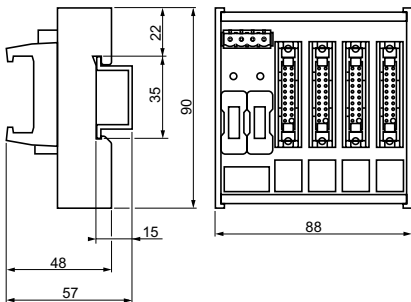

Montage
Mounting
Montage
Montaje

Encombrement
Overall dimensions
Abmessungen
Dimensiones

APE-1R1628

Raccordements
Connections
Anschlüsse
Conexiones