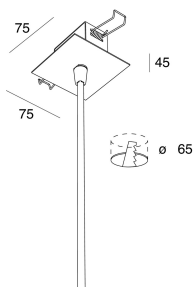

P-30 READY

103343.20

novalux
ITALIAN LIGHTING DESIGN SINCE 1948

MOUNTING ACCESSORIES

P-30: ROSONE CARTON. ALIM L=1200 3P BIA

103319.01