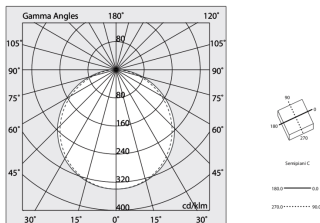

Novalux S.r.l. via Marzabotto, 2 40050 Funo di Argelato (BO) Italy
Tel: +39 051 860558 · Fax +39 051 6647859 · Mail: info@novalux.it · VAT number 00536541204 · novalux.com
Company subject to the management and coordination by SLV GmbH

This technical data sheet is owned by Novalux S.r.l., all rights reserved. Novalux S.r.l. reserves the right to make changes without prior notice.