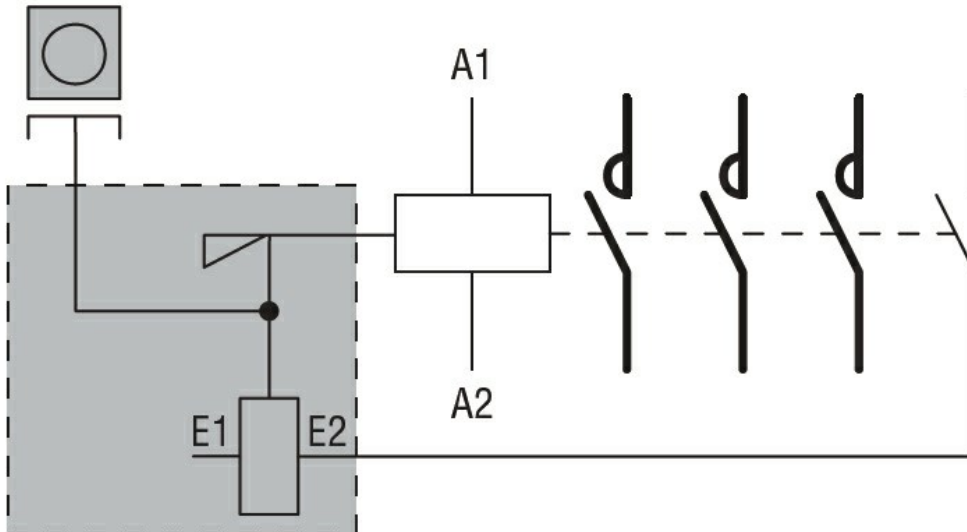

**Dimensions**

**Wiring diagrams**

**Certifications and compliance**

**Compliance**

CSA C22.2 n° 60947-1  
 IEC/EN 60947-1  
 UL 60947-1

**Certificates**

CSA  
 cURus  
 EAC

**ETIM classification**

ETIM 8.0

EC002498 -  
Accessories/spare  
parts for low-  
voltage switch  
technology