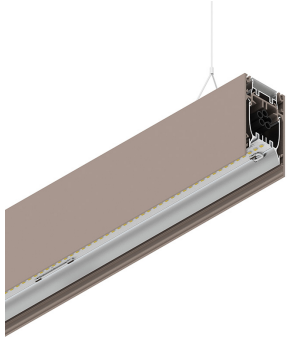

# HERO B

108775.21H

**novalux**  
ITALIAN LIGHTING DESIGN SINCE 1948

## Features

Use: Indoor  
Type of installation: SUSPENDED  
Emission: DIRECT/INDIRECT  
Colour: CAPPUCCINO  
Dimming: PUSH  
Emergency: NO  
L: 2520mm  
A: 53mm  
H: 92mm  
Made in: ITALY  
Warranty: 5 years  
Weight: 9kg

## Tech data

Luminaire input power: 120.6W  
Indirect luminous flux: 5533lm  
IP: 40  
Insulation class: I  
Supply voltage: 220-240V 50/60Hz  
SELV: Si