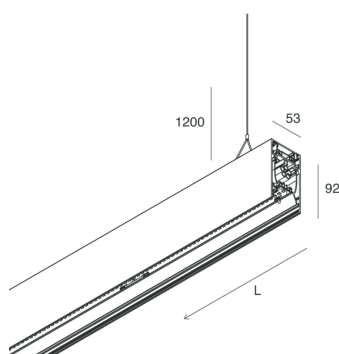

HERO B

108783.01H

novalux
ITALIAN LIGHTING DESIGN SINCE 1948

Features

Use: Indoor
Type of installation: SUSPENDED
Emission: DIRECT/INDIRECT
Colour: WHITE
Dimming: PUSH
Emergency: NO
L: 2800mm
A: 53mm
H: 92mm
Made in: ITALY
Warranty: 5 years
Weight: 10kg

Tech data

Luminaire input power: 132.5W
Indirect luminous flux: 6367lm
IP: 40
Insulation class: I
Supply voltage: 220-240V 50/60Hz
SELV: Si

Source

Light source: LED
Source power: 113W
Colour temperature: 3000K
CRI: >90
Colour tolerance: 3 Step MacAdam
LED lifespan: 50000h L80 B20