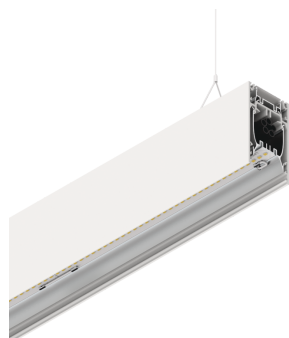

HERO B

108783.01H

novalux
ITALIAN LIGHTING DESIGN SINCE 1948

Features

Use: Indoor
Type of installation: SUSPENDED
Emission: DIRECT/INDIRECT
Colour: WHITE
Dimming: PUSH
Emergency: NO
L: 2800mm
A: 53mm
H: 92mm
Made in: ITALY
Warranty: 5 years
Weight: 10kg

Tech data

Luminaire input power: 132.5W
Indirect luminous flux: 6367lm
IP: 40
Insulation class: I
Supply voltage: 220-240V 50/60Hz
SELV: Si

Source

Light source: LED
Source power: 113W
Colour temperature: 3000K
CRI: >90
Colour tolerance: 3 Step MacAdam
LED lifespan: 50000h L80 B20