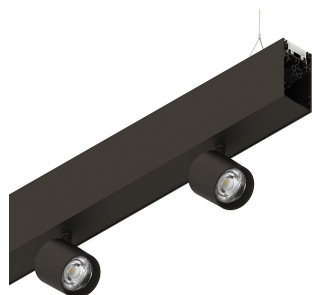

## Features

Use: Indoor  
Type of installation: SUSPENDED  
Emission: DIRECT/INDIRECT  
Optics: SPOT  
Beam: 14°  
Colour: CAFFE  
Dimming: PUSH  
Emergency: NO  
L: 1120mm  
A: 53mm  
H: 92mm  
Made in: ITALY  
Warranty: 5 years  
Weight: 2.5kg