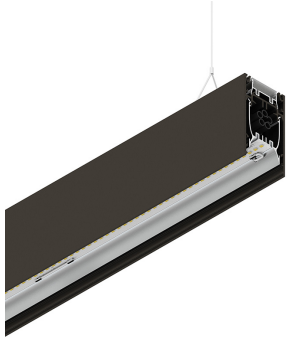

## Features

Use: Indoor  
Type of installation: SUSPENDED  
Emission: DIRECT/INDIRECT  
Colour: CAFFE  
Dimming: PUSH  
Emergency: NO  
L: 1400mm  
A: 53mm  
H: 92mm  
Made in: ITALY  
Warranty: 5 years  
Weight: 5kg

## Tech data

Luminaire input power: 62.9W  
Indirect luminous flux: 2830lm  
IP: 40  
Insulation class: I  
Supply voltage: 220-240V 50/60Hz  
SELV: Si