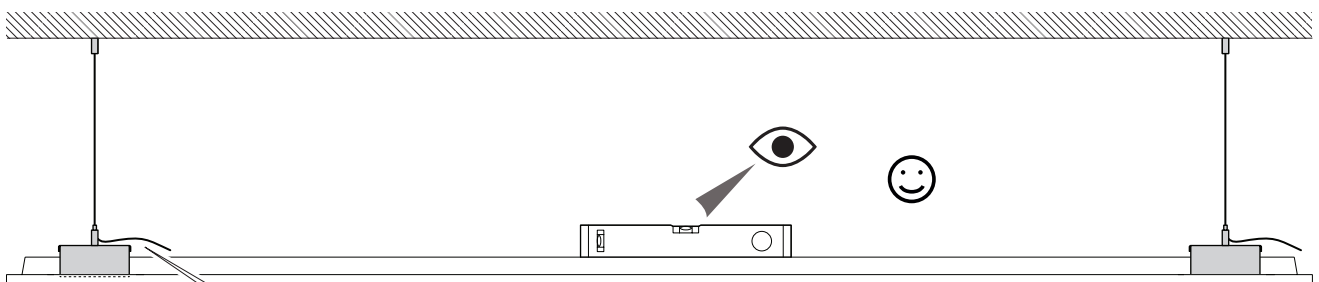

NatureConnect

by @ignify

Daylight W60L180 suspension kit

Daylight W60L180 suspension kit

1

4x

3

4