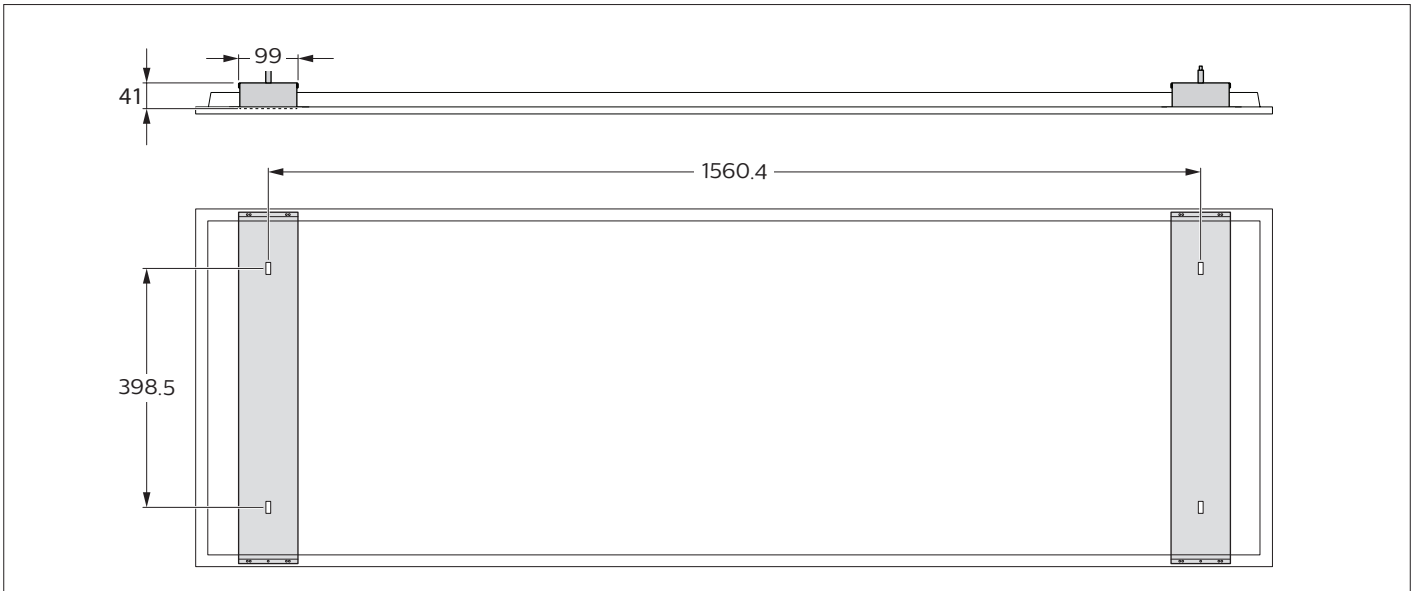

NatureConnect

by @ignify

Daylight W60L180 suspension kit

Daylight W60L180 suspension kit

1

4x

3

4