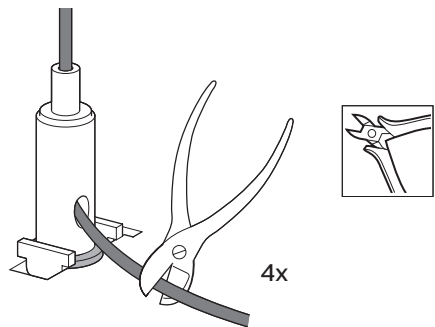

NatureConnect

by @ignify

Daylight W60L180 suspension kit

Daylight W60L180 suspension kit

1

4x

3

4