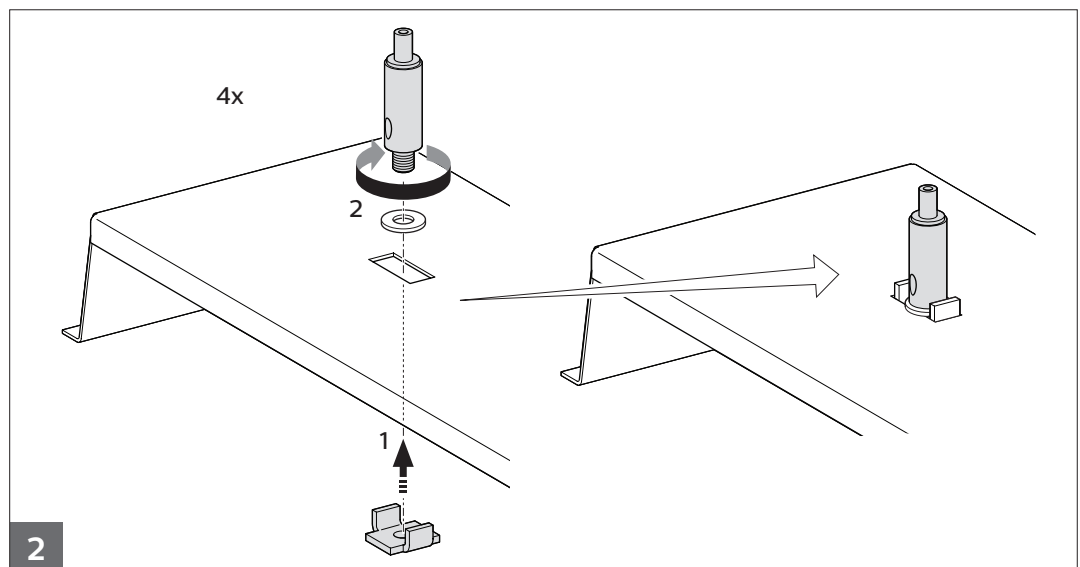

NatureConnect

by @ignify

Daylight W60L180 suspension kit

Daylight W60L180 suspension kit

1

4x

3

4