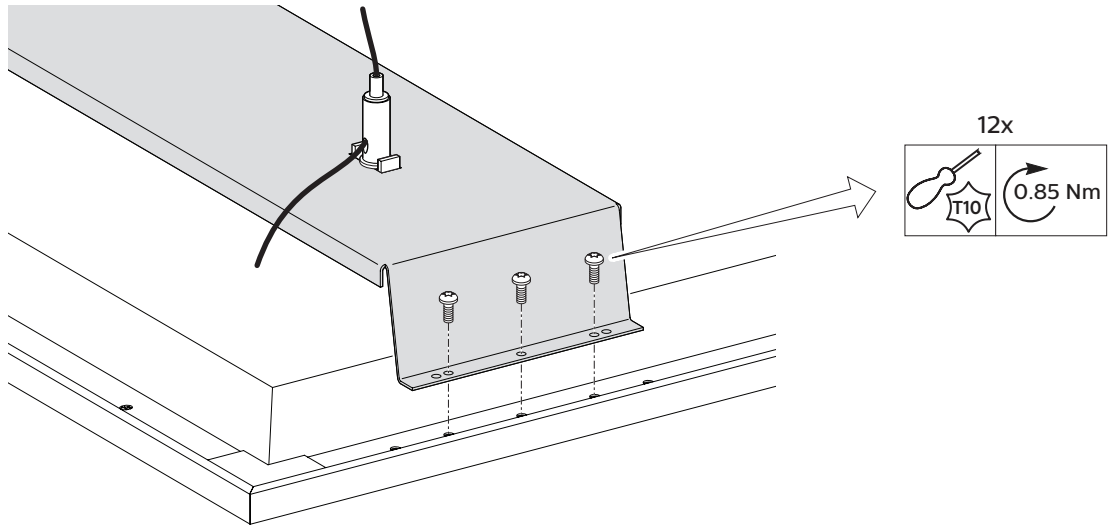

NatureConnect

by @ignify

Daylight W60L180 suspension kit

Daylight W60L180 suspension kit

1

4x

3

4