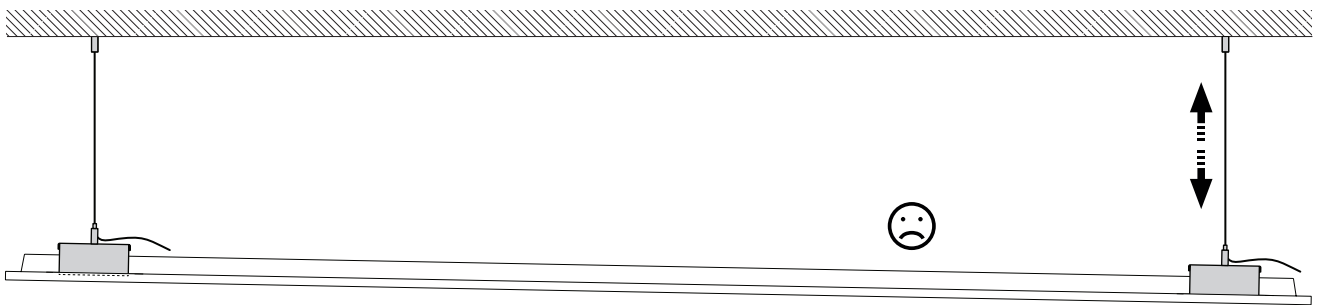

NatureConnect

by @ignify

Daylight W60L180 suspension kit

Daylight W60L180 suspension kit

1

4x

3

4