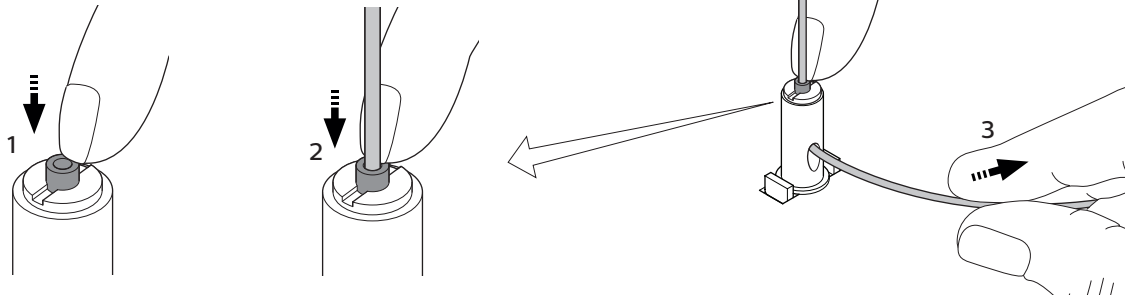

NatureConnect

by @ignify

Daylight W60L180 suspension kit

Daylight W60L180 suspension kit

1

4x

3

4