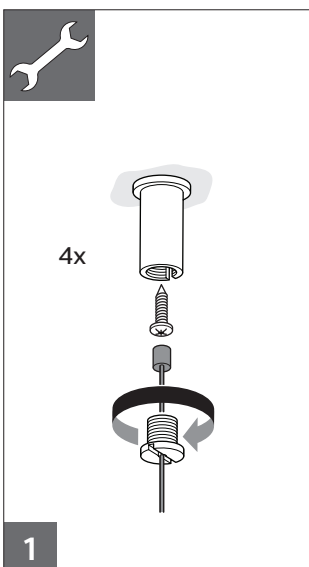

NatureConnect

by @ignify

Daylight W60L180 suspension kit

Daylight W60L180 suspension kit

1

4x

3

4