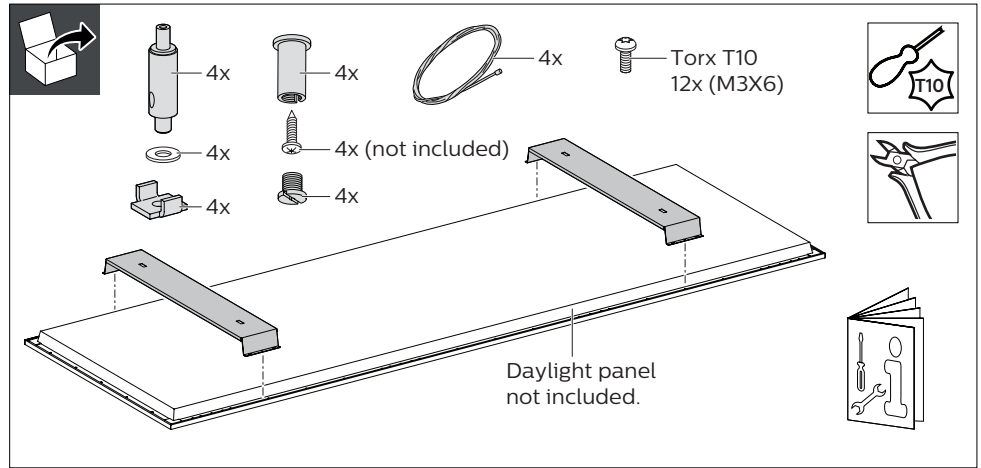

NatureConnect

by @ignify

Daylight W60L180 suspension kit

Daylight W60L180 suspension kit

1

4x

3

4