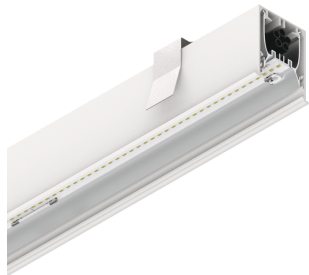

HERO C

108801.01 + 108910.99

novalux
ITALIAN LIGHTING DESIGN SINCE 1948

Features

Use: Indoor
Type of installation: RECESSED INTO PLASTERBOARD
Emission: DIRECT
Optics: MICROPRISMATIZED
Colour: WHITE
Dimming: ON/OFF
Emergency: NO
L: 1120mm
A: 61mm
H: 68mm
Made in: ITALY
Warranty: 5 years
Weight: 2.8kg

Tech data

Luminaire input power: 28.5W
Luminaire luminous flux: 2086lm
IP: 40
Insulation class: I
Supply voltage: 220-240V 50/60Hz
UGR: <19
SELV: Si

Source

Light source: LED
Source power: 24W
Colour temperature: 2700K
CRI: >90
Colour tolerance: 3 Step MacAdam
LED lifespan: 50000h L80 B20