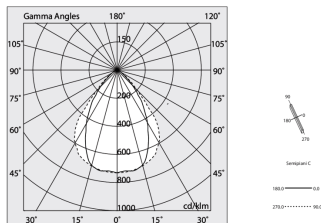

HERO C

108801.01 + 108910.99

novalux
ITALIAN LIGHTING DESIGN SINCE 1948

Features

Use: Indoor
Type of installation: RECESSED INTO PLASTERBOARD
Emission: DIRECT
Optics: MICROPRISMATIZED
Colour: WHITE
Dimming: ON/OFF
Emergency: NO
L: 1120mm
A: 61mm
H: 68mm
Made in: ITALY
Warranty: 5 years
Weight: 2.8kg