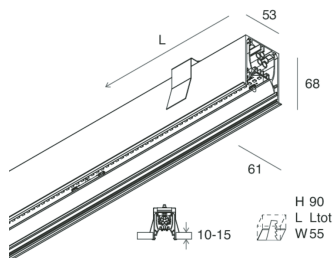

HERO C

108801.01 + 108910.99

novalux
ITALIAN LIGHTING DESIGN SINCE 1948

Features

Use: Indoor
Type of installation: RECESSED INTO PLASTERBOARD
Emission: DIRECT
Optics: MICROPRISMATIZED
Colour: WHITE
Dimming: ON/OFF
Emergency: NO
L: 1120mm
A: 61mm
H: 68mm
Made in: ITALY
Warranty: 5 years
Weight: 2.8kg