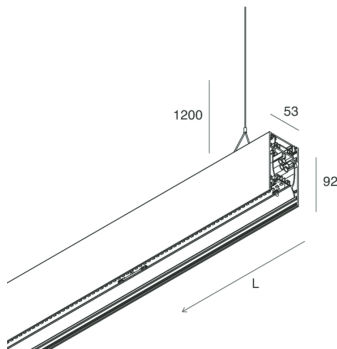

## Features

Use: Indoor  
Type of installation: SUSPENDED  
Emission: DIRECT/INDIRECT  
Optics: OPAL  
Colour: BLACK  
Dimming: DALI  
Emergency: NO  
L: 1120mm  
A: 53mm  
H: 92mm  
Made in: ITALY  
Warranty: 5 years  
Weight: 4kg