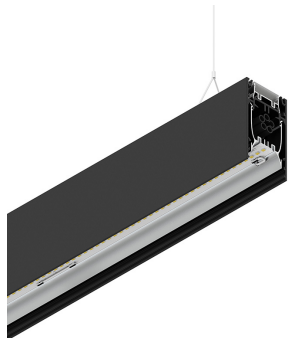

## Features

Use: Indoor  
Type of installation: SUSPENDED  
Emission: DIRECT/INDIRECT  
Optics: OPAL  
Colour: BLACK  
Dimming: DALI  
Emergency: NO  
L: 1120mm  
A: 53mm  
H: 92mm  
Made in: ITALY  
Warranty: 5 years  
Weight: 4kg