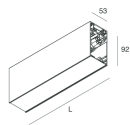

HERO B: MOD.CIECO 1120 NE

1087A6.02