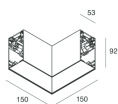

HERO B: MOD.CIECO ANG.SX 150 NE

1087A4.02