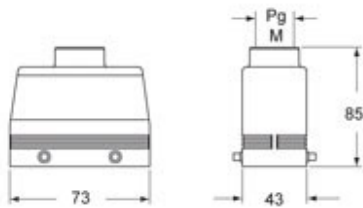

Part number

MAOW 10.32

Catalogue drawings

CAVW MAVW

Notes

Dimensions shown in mm are not binding and may be changed without notice.