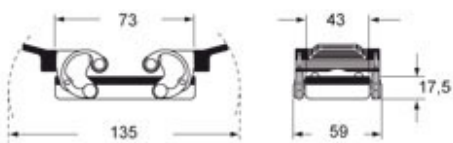

General ordering information

EAN13 code	8015747099974
eCl@ss 8.1	27440202
ETIM 7.0	EC000437

Packaging Information

Packaging length	160,00 mm
Packaging height	128,00 mm
Packaging width	350,00 mm
Packaging weight	1,93 kg
Packaging volume	7,17 dm ³
Packaging description	Carton box
Packaging quantity	10 Pcs
Packaging EAN code	8015747228442
Sub-packaging length	297,00 mm
Sub-packaging height	41,00 mm
Sub-packaging width	113,00 mm
Sub-packaging weight	0,97 kg
Sub-packaging volume	1,38 dm ³
Sub-packaging description	Plastic packaging
Sub-packaging quantity	5 Pcs
Sub-packaging EAN barcode	8015747228435

Part number

MAOW 10.32

Catalogue drawings

CAOW MAOW

CAVW MAVW

CHCW G

CAVW G MAVW G

Notes

Dimensions shown in mm are not binding and may be changed without notice.