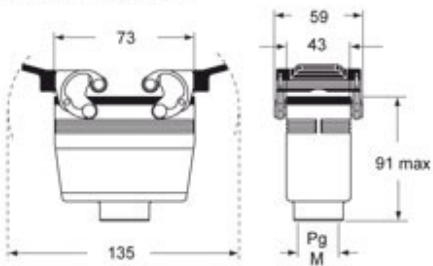

Technical data

IP degree of protection	IP65 / IP66 / IP69
--------------------------------	--------------------

Further technical details

Weight	162,00 g
Operating temperature range (min, max)	-40°C...+125°C

General ordering information

EAN13 code	8015747099974
eCl@ss 8.1	27440202
ETIM 7.0	EC000437

Packaging Information

Packaging length	160,00 mm
Packaging height	128,00 mm
Packaging width	350,00 mm
Packaging weight	1,93 kg
Packaging volume	7,17 dm ³
Packaging description	Carton box
Packaging quantity	10 Pcs
Packaging EAN code	8015747228442
Sub-packaging length	297,00 mm
Sub-packaging height	41,00 mm
Sub-packaging width	113,00 mm
Sub-packaging weight	0,97 kg
Sub-packaging volume	1,38 dm ³
Sub-packaging description	Plastic packaging
Sub-packaging quantity	5 Pcs
Sub-packaging EAN barcode	8015747228435

Part number

MAOW 10.32

Catalogue drawings

CAOW MAOW

CAVW MAVW

CHCW G

CAVW G MAVW G

Notes

Dimensions shown in mm are not binding and may be changed without notice.