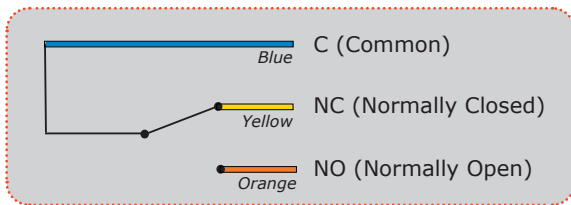

PRODUCT PRESENTATION

The DPM is a series of door status monitoring contacts, indicating whether the door is open or closed regardless of the status of the magnet. The DPM can be added to the V Series of monitored electromagnetic locks from CDVI and are particularly useful when connected to access control systems for auto-relock functions. This is a fast and cost-effective solution to door status and changeover contacts.

- **Retrofits to surface maglocks**
- **Relay output:** N.O. & N.C.
- **Contact rating (max):** 100mA
- **3 DPM versions are available according to the holding force of the maglock:**

DPM300: For 300kg surface maglocks (V3SR)
DPM400: For 400kg surface maglocks (V4SR)
DPM500: For 500kg surface maglocks (V5SR)

- **Dimensions DPM300 (L x W x D):** 65.4 x 40 x 11 mm
- **Dimensions DPM400 (L x W x D):** 65.4 x 47 x 12 mm
- **Dimensions DPM500 (L x W x D):** 65.2 x 62 x 12 mm

PACKAGE CONTENT

Magnet block	Reed Cover	Manual
1	1	1

ELECTRICAL CONNECTIONS