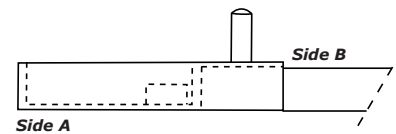

- **Dimensions DPM300 (L x W x D):** 65.4 x 40 x 11 mm
- **Dimensions DPM400 (L x W x D):** 65.4 x 47 x 12 mm
- **Dimensions DPM500 (L x W x D):** 65.2 x 62 x 12 mm

PACKAGE CONTENT

		
Magnet block	Reed Cover	Manual
1	1	1

ELECTRICAL CONNECTIONS

INSTALLATION

Armature plate fixing

Maglock fixing

Instructions

1. Place the magnet block on to the armature plate using the roll pin.

2. When the magnet block is properly aligned with the armature plate, make sure that Side A and Side B are parallel.