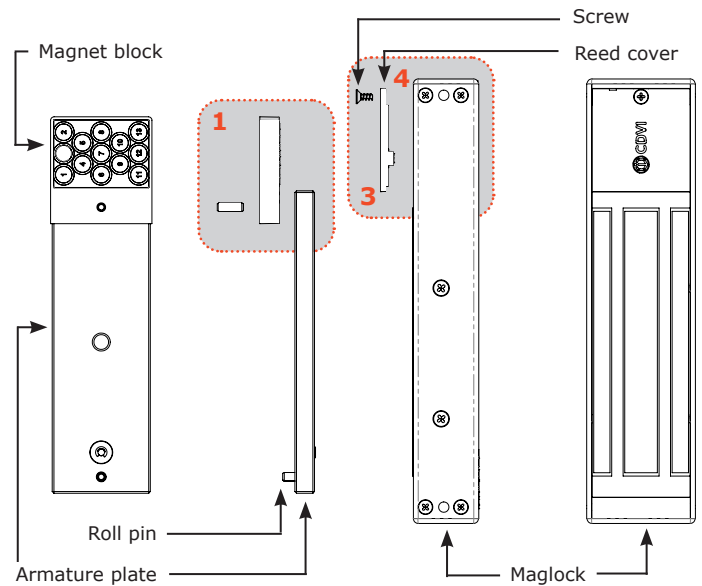

- **Retrofits to surface maglocks**
- **Relay output:** N.O. & N.C.
- **Contact rating (max):** 100mA
- **3 DPM versions are available according to the holding force of the maglock:**

DPM300: For 300kg surface maglocks (V3SR)
DPM400: For 400kg surface maglocks (V4SR)
DPM500: For 500kg surface maglocks (V5SR)

- **Dimensions DPM300 (L x W x D):** 65.4 x 40 x 11 mm
- **Dimensions DPM400 (L x W x D):** 65.4 x 47 x 12 mm
- **Dimensions DPM500 (L x W x D):** 65.2 x 62 x 12 mm

PACKAGE CONTENT

		
Magnet block	Reed Cover	Manual
1	1	1

ELECTRICAL CONNECTIONS

INSTALLATION

Armature plate fixing

Maglock fixing

Instructions

1. Place the magnet block on to the armature plate using the roll pin.

2. When the magnet block is properly aligned with the armature plate, make sure that Side A and Side B are parallel.