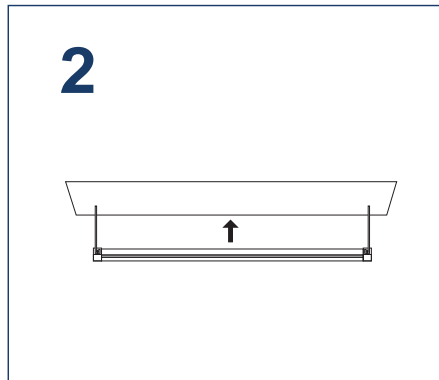

Ref : 800107

Option 1

Option 2