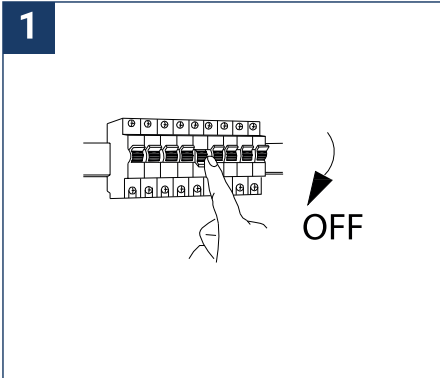

Ref : 800107