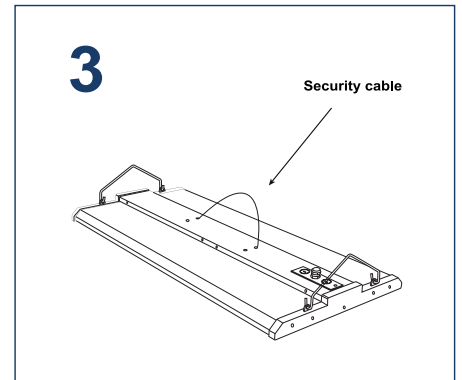

Ref : 800107

Option 1

Option 2