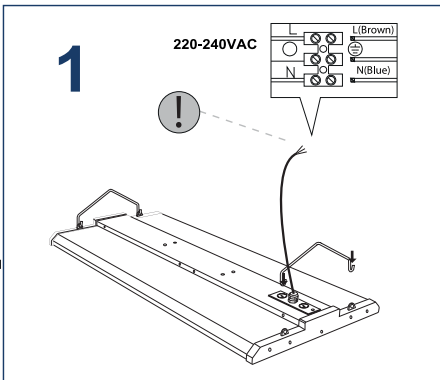

Ref : 800107

Option 1

Option 2