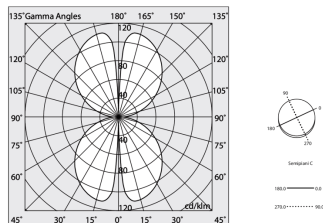

HALOS MINI

107339.01

novalux

ITALIAN LIGHTING DESIGN SINCE 1948

Features

Use: Indoor
Type of installation: SUSPENDED
Emission: INTERNAL
Optics: OPAL
Colour: WHITE
Dimming: WITH ACCESSORY
Emergency: NO
L: Ø482mm
A: 20mm
H: 30mm
Made in: ITALY
Warranty: 5 years
Weight: 3kg

Tech data

Luminaire input power: 25.5W
Luminaire luminous flux: 1435lm
IP: 40
Insulation class: III
Supply voltage: MAX 1.4A
IK: 3
SELV: Si

Source

Light source: LED
Source power: 24W
Source luminous flux: 3544lm
Colour temperature: 3000K
CRI: >90
Colour tolerance: 3 Step MacAdam
LED lifespan: 50000h L80 B20

Compliance

CEI EN 60598-1:2015 + A11:2009. IEC 60598-2:2015 2-1

Standards

Photobiological risk: RISK GROUP 0 Certified fixture in EXEMPT GROUP, in accordance with CEI EN 62471:2010-01, IEC TR 62778:2014.

CAM edilizia: The product complies with the requirements for public buildings, ministerial decree of 23rd June 2022 n.256.

[View more product info](#)

Novalux S.r.l. via Marzabotto, 2 40050 Funo di Argelato (BO) Italy
Tel: +39 051 860558 · Fax +39 051 6647859 · Mail: info@novalux.it · VAT number 00536541204 · novalux.com
Company subject to the management and coordination by SLV GmbH

This technical data sheet is owned by Novalux S.r.l., all rights reserved. Novalux S.r.l. reserves the right to make changes without prior notice.