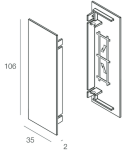

RECTA

111422.02

novalux
ITALIAN LIGHTING DESIGN SINCE 1948

COMPLETION ACCESSORIES

RECTA: COPPIA TESTATE NE

111428.02