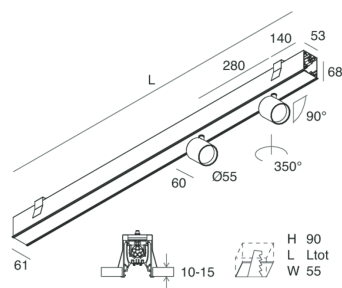

HERO C

108850.01H

novalux

ITALIAN LIGHTING DESIGN SINCE 1948

Features

Use: Indoor
Type of installation: RECESSED INTO PLASTERBOARD
Emission: DIRECT
Optics: SPOT
Beam: 14°
Colour: WHITE
Dimming: PUSH, DALI
Emergency: NO
L: 1120mm
A: 61mm
H: 68mm
Made in: ITALY
Warranty: 5 years
Weight: 3.4kg