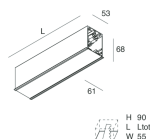

HERO C: MOD.CIECO 1400 BIA

108856.01