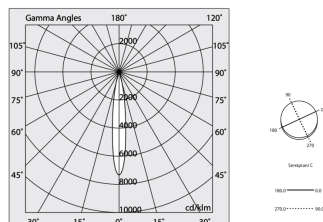

HERO C

108850.01H

novalux

ITALIAN LIGHTING DESIGN SINCE 1948

Features

Use: Indoor
Type of installation: RECESSED INTO PLASTERBOARD
Emission: DIRECT
Optics: SPOT
Beam: 14°
Colour: WHITE
Dimming: PUSH, DALI
Emergency: NO
L: 1120mm
A: 61mm
H: 68mm
Made in: ITALY
Warranty: 5 years
Weight: 3.4kg

Tech data

Luminaire input power: 29W
Luminaire luminous flux: 2110lm
IP: 40
Insulation class: I
Supply voltage: 220-240V 50/60Hz
SELV: Si

Source

Light source: LED
Source power: 2x13W
Source luminous flux: 2750lm
Colour temperature: 3000K
CRI: >90
Colour tolerance: 3 Step MacAdam
LED lifespan: 50000h L80 B20