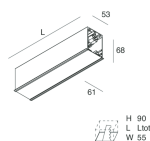

HERO C

108861.01

novalux
ITALIAN LIGHTING DESIGN SINCE 1948

COMPLETION ACCESSORIES

HERO C: MOD.CIECO 250 BIA

108852.01