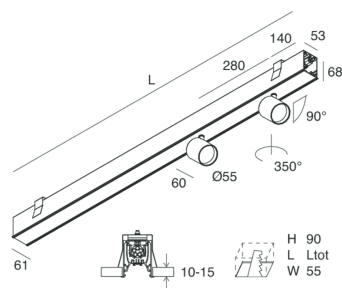

HERO C

108861.01

novalux
ITALIAN LIGHTING DESIGN SINCE 1948

Features

Use: Indoor
Type of installation: RECESSED INTO PLASTERBOARD
Emission: DIRECT
Optics: SPOT
Beam: 34°
Colour: WHITE
Dimming: ON/OFF
Emergency: NO
L: 1120mm
A: 61mm
H: 68mm
Made in: ITALY
Warranty: 5 years
Weight: 3.4kg