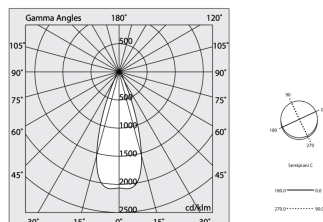

HERO C

108861.01

novalux
ITALIAN LIGHTING DESIGN SINCE 1948

Features

Use: Indoor
Type of installation: RECESSED INTO PLASTERBOARD
Emission: DIRECT
Optics: SPOT
Beam: 34°
Colour: WHITE
Dimming: ON/OFF
Emergency: NO
L: 1120mm
A: 61mm
H: 68mm
Made in: ITALY
Warranty: 5 years
Weight: 3.4kg

Tech data

Luminaire input power: 29W
Luminaire luminous flux: 2144lm
IP: 40
Insulation class: I
Supply voltage: 220-240V 50/60Hz
SELV: Si

Source

Light source: LED
Source power: 2x13W
Source luminous flux: 2644lm
Colour temperature: 2700K
CRI: >90
Colour tolerance: 3 Step MacAdam
LED lifespan: 50000h L80 B20