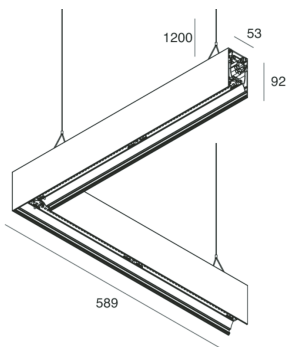

HERO B

108794.01H

novalux
ITALIAN LIGHTING DESIGN SINCE 1948

Features

Use: Indoor
Type of installation: SUSPENDED
Emission: DIRECT/INDIRECT
Colour: WHITE
Dimming: PUSH
Emergency: NO
L: 589x589mm
A: 53mm
H: 92mm
Made in: ITALY
Warranty: 5 years
Weight: 3.3kg