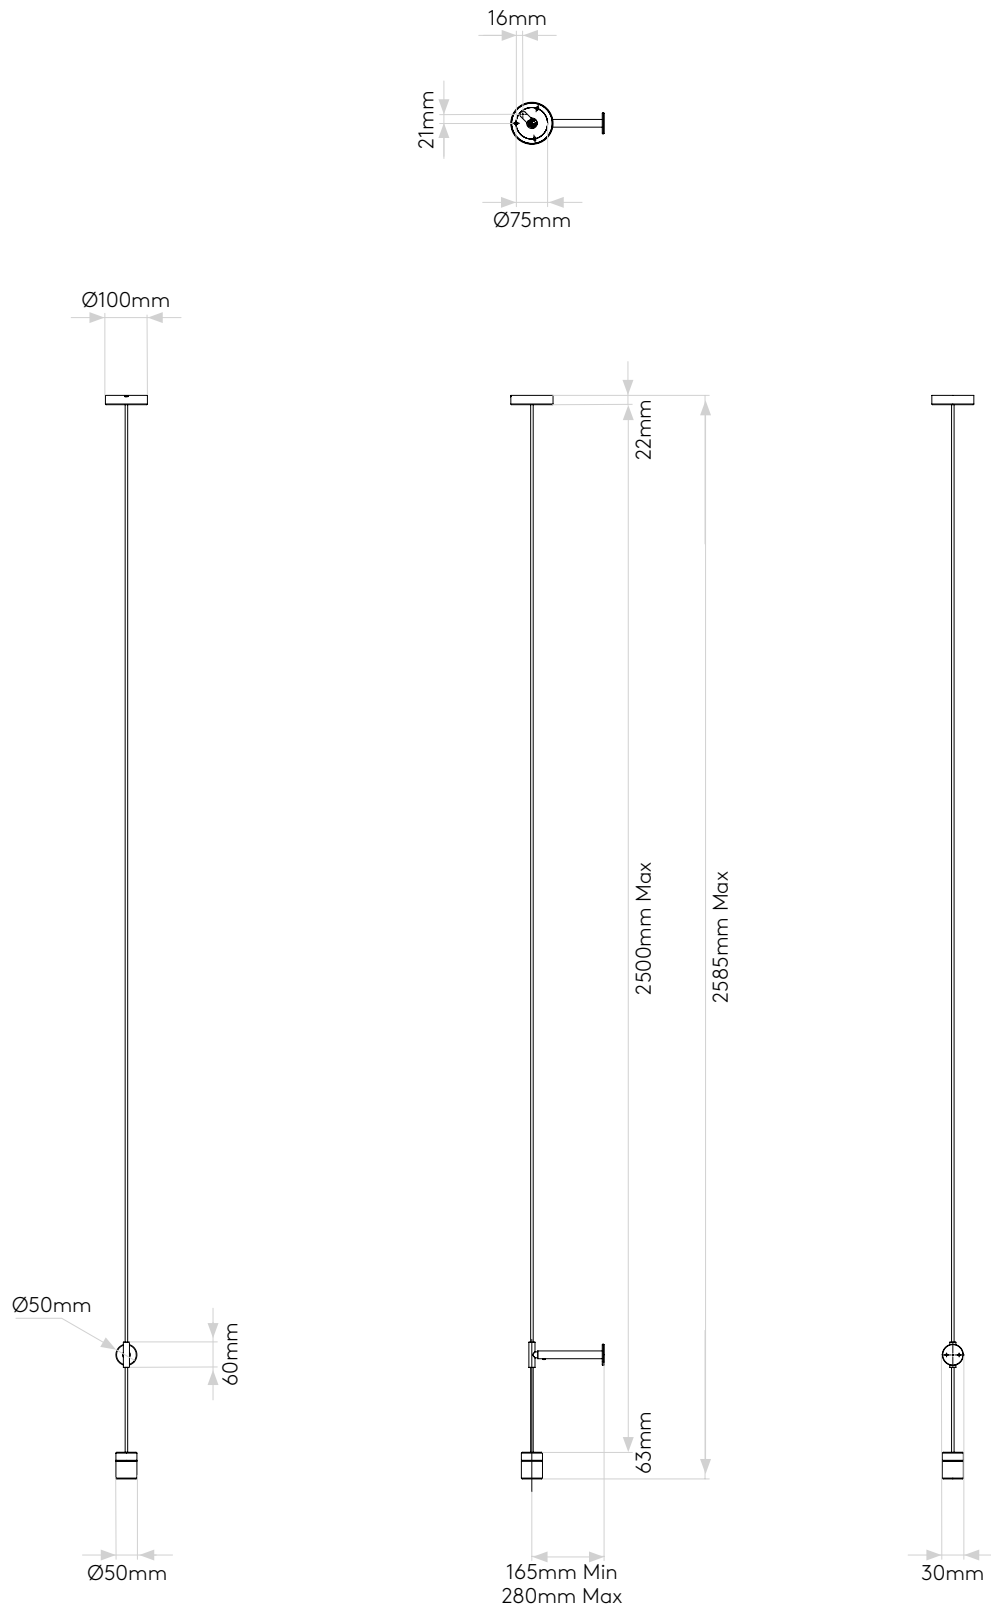

PENDANT SUSPENSION KIT KNURLED

astro

GENERAL

LOCATION:	Interior
CLASS:	CE (Class I)
IP RATING:	IP20
BATHROOM ZONE:	Zone 3
DRIVER REQUIRED:	No
INSTALLATION ORIENTATION:	Ceiling Mount
MAIN MATERIAL:	Metal - Mild Steel
DIMENSIONS (mm):	H: 2585 Ø: 100
CUT OUT HOLE (mm):	-
RECESS DEPTH (mm):	-
FIRE RATING:	-
CABLE LENGTH (mm):	2500
GROSS WEIGHT (kg):	1.06

LAMP

LIGHT SOURCE:	E27/ES
WATTAGE:	60W
LAMP INCLUDED:	No
MAXIMUM LAMP LENGTH (mm):	-
LUMINOUS FLUX (lm):	-
COLOUR TEMP (K):	Lamp Dependent
CRI (Ra):	Lamp Dependent
MACADAM ELLIPSE:	Lamp Dependent
TILT ADJUSTABLE ANGLE (°):	-
ROTATION ADJUSTABLE ANGLE (°):	-
LIFETIME (hrs):	Lamp Dependent
BEAM ANGLE (°):	-

Please note that some dimensions may vary slightly due to manufacturing tolerances, this includes cable entry and fixing holes

Veuillez noter que certaines dimensions peuvent varier légèrement en raison des tolérances de fabrication, y compris l'entrée de câble et les trous de fixation.