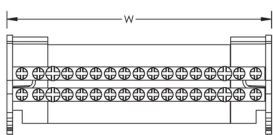

Max Working Voltage, IEC (Ui): 500

Line Side Number of Connections: 2

Line Side Compact Stranded Wire Size: 6 - 16 mm²

Line Side Stranded Wire Size - Ferrule: 4 - 10-mm²

Load Side Number of Connections: 15

Load Side Compact Stranded Wire Size: (15) 1,5 - 4-mm²

Load Side Stranded Wire Size - Ferrule: (15) 0,75 – 4 mm²

Depth: 50-mm

Height: 50-mm

Width: 130-mm

Unit Weight: 0,22-kg

Flammability Rating: UL® 94V-0

Complies With: IEC® 60947-7-1

ADDITIONAL PRODUCT DETAILS

Le nombre de connexions côté ligne et charge s'entendent par pôle.

Design Guideline for Distribution Blocks, Power Blocks and Power Terminals

Derating according to Ambient* Temperature (°C) to maintain working temperature of 85°C

Température ambiante (°C)	30°	35°	40°	45°	50°	55°	60°	65°	70°	75°
Coefficient de déclasserement (d)	1	1	1	0.94	0.88	0.82	0.75	0.67	0.58	0.47

*environnement des blocs de distribution dans l'armoire électrique

DIAGRAMS

AVERTISSEMENT

Les produits nVent doivent être installés et utilisés conformément aux consignes figurant dans les fiches d'instructions et les documents de formation des produits nVent. Les fiches d'instructions sont disponibles à l'adresse suivante: www.nvent.com et auprès de votre représentant du service client nVent. Une mauvaise installation, une utilisation incorrecte, une application erronée ou toute autre forme de non-respect scrupuleux des instructions et avertissements de nVent peuvent entraîner un dysfonctionnement du produit, des dommages matériels, des lésions corporelles graves et le décès et/ou annuler votre garantie.