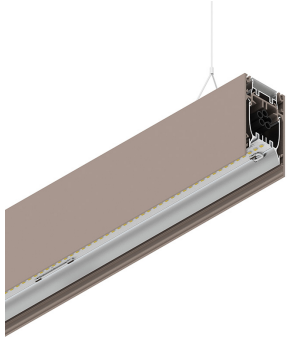

HERO B

108789.21H

novalux
ITALIAN LIGHTING DESIGN SINCE 1948

Features

Use: Indoor
Type of installation: SUSPENDED
Emission: DIRECT/INDIRECT
Colour: CAPPUCCINO
Dimming: PUSH
Emergency: NO
L: 2520mm
A: 53mm
H: 92mm
Made in: ITALY
Warranty: 5 years
Weight: 9kg

Tech data

Luminaire input power: 120.6W
Indirect luminous flux: 5935lm
IP: 40
Insulation class: I
Supply voltage: 220-240V 50/60Hz
SELV: Si

Source

Light source: LED
Source power: 103W
Colour temperature: 4000K
CRI: >90
Colour tolerance: 3 Step MacAdam
LED lifespan: 50000h L80 B20