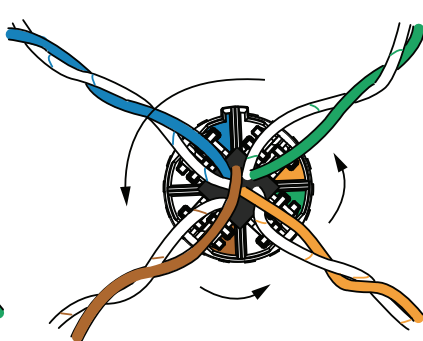

Cable End 1

Cable End 2

16b Side 2 T568A Wiring

Cable End 1

Cable End 2

REMOVAL STEPS

Notes:

1. For specified performance, follow TIA/EIA 568.2-D installation guidelines.
2. Splice module can terminate 22-26 AWG solid or stranded IWC data cable with 0.060" (1.52mm) maximum insulated conductor outside diameter.
3. Splice module may be re-terminated up to 20 times.
4. For technical and performance information, consult Panduit technical support.