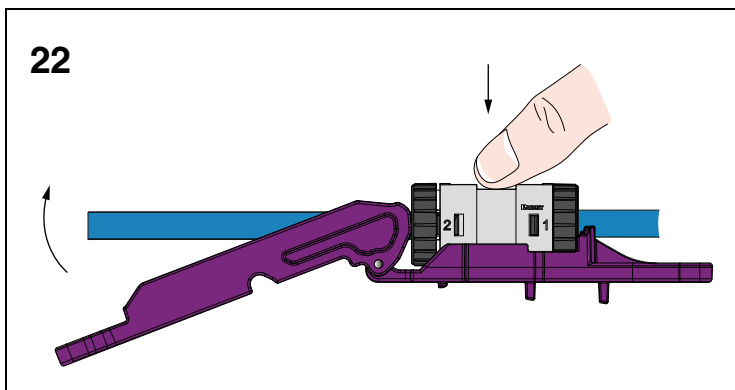

Cable End 1

Cable End 2

16b Side 2 T568A Wiring

Cable End 1

Cable End 2

REMOVAL STEPS

Notes:

1. For specified performance, follow TIA/EIA 568.2-D installation guidelines.
2. Splice module can terminate 22-26 AWG solid or stranded IWC data cable with 0.060" (1.52mm) maximum insulated conductor outside diameter.
3. Splice module may be re-terminated up to 20 times.
4. For technical and performance information, consult Panduit technical support.