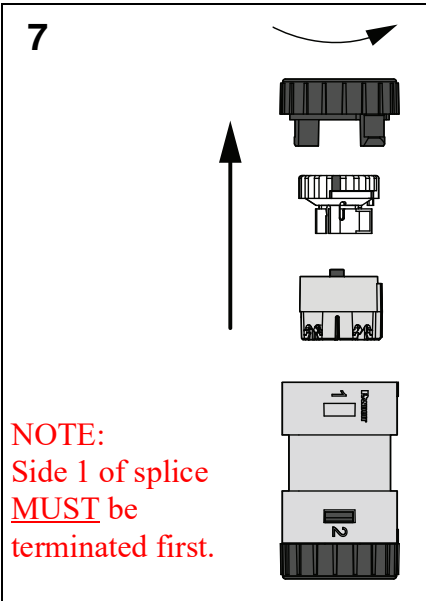

NOTE:
Steps 1-5 show cable preparation method for TX6A Cable with MaTriX Technology, similar for other cables.

9 Splice Module Side 1 Wiring *

* Panduit 6A cord/plug provided is wired T568B

16a Side 2 T568B Wiring

Cable End 1

Cable End 2

16b Side 2 T568A Wiring

Cable End 1

Cable End 2

REMOVAL STEPS

Notes:

1. For specified performance, follow TIA/EIA 568.2-D installation guidelines.
2. Splice module can terminate 22-26 AWG solid or stranded IWC data cable with 0.060" (1.52mm) maximum insulated conductor outside diameter.
3. Splice module may be re-terminated up to 20 times.
4. For technical and performance information, consult Panduit technical support.