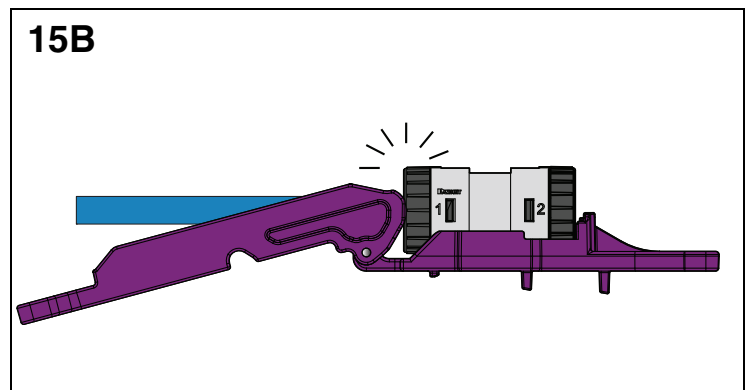

NOTE:
Steps 1-5 show cable preparation method for TX6A Cable with MaTriX Technology, similar for other cables.

9 Splice Module Side 1 Wiring *

* Panduit 6A cord/plug provided is wired T568B

16a Side 2 T568B Wiring

Cable End 1

Cable End 2

16b Side 2 T568A Wiring

Cable End 1

Cable End 2

REMOVAL STEPS

Notes:

1. For specified performance, follow TIA/EIA 568.2-D installation guidelines.
2. Splice module can terminate 22-26 AWG solid or stranded IWC data cable with 0.060" (1.52mm) maximum insulated conductor outside diameter.
3. Splice module may be re-terminated up to 20 times.
4. For technical and performance information, consult Panduit technical support.