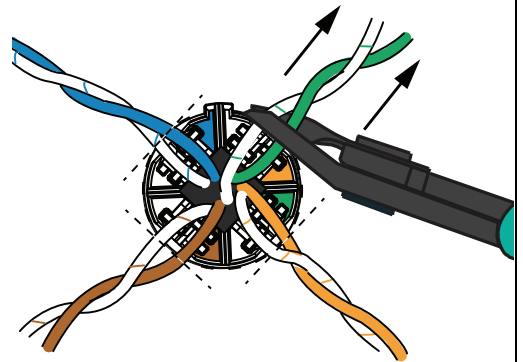

Cable End 1

Cable End 2

16b Side 2 T568A Wiring

Cable End 1

Cable End 2

REMOVAL STEPS

Notes:

1. For specified performance, follow TIA/EIA 568.2-D installation guidelines.
2. Splice module can terminate 22-26 AWG solid or stranded IWC data cable with 0.060" (1.52mm) maximum insulated conductor outside diameter.
3. Splice module may be re-terminated up to 20 times.
4. For technical and performance information, consult Panduit technical support.