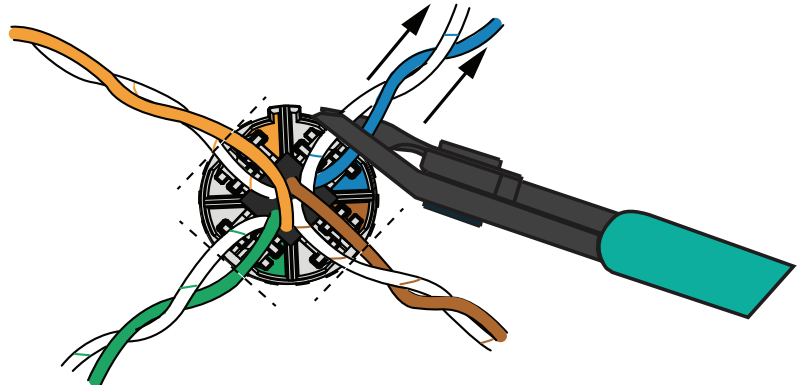

NOTE:
Steps 1-5 show cable preparation method for TX6A Cable with MaTriX Technology, similar for other cables.

9 Splice Module Side 1 Wiring *

* Panduit 6A cord/plug provided is wired T568B

16a Side 2 T568B Wiring

Cable End 1

Cable End 2

16b Side 2 T568A Wiring

Cable End 1

Cable End 2

REMOVAL STEPS

Notes:

1. For specified performance, follow TIA/EIA 568.2-D installation guidelines.
2. Splice module can terminate 22-26 AWG solid or stranded IWC data cable with 0.060" (1.52mm) maximum insulated conductor outside diameter.
3. Splice module may be re-terminated up to 20 times.
4. For technical and performance information, consult Panduit technical support.