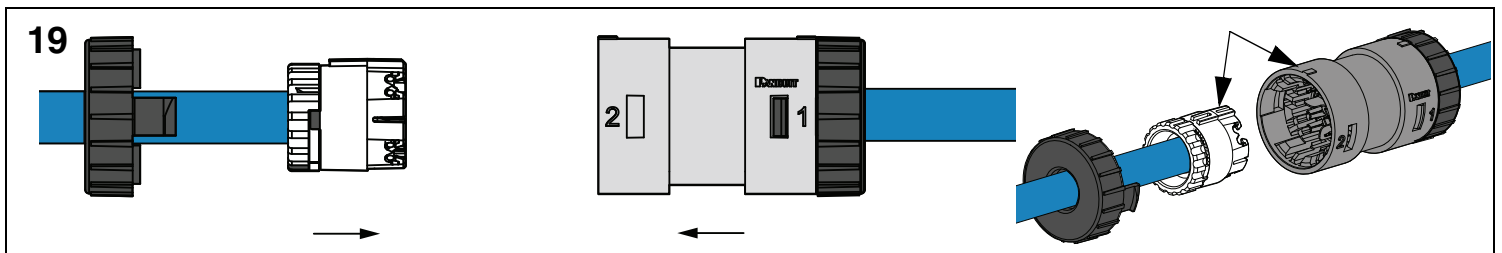

Cable End 1

Cable End 2

16b Side 2 T568A Wiring

Cable End 1

Cable End 2

REMOVAL STEPS

Notes:

1. For specified performance, follow TIA/EIA 568.2-D installation guidelines.
2. Splice module can terminate 22-26 AWG solid or stranded IWC data cable with 0.060" (1.52mm) maximum insulated conductor outside diameter.
3. Splice module may be re-terminated up to 20 times.
4. For technical and performance information, consult Panduit technical support.