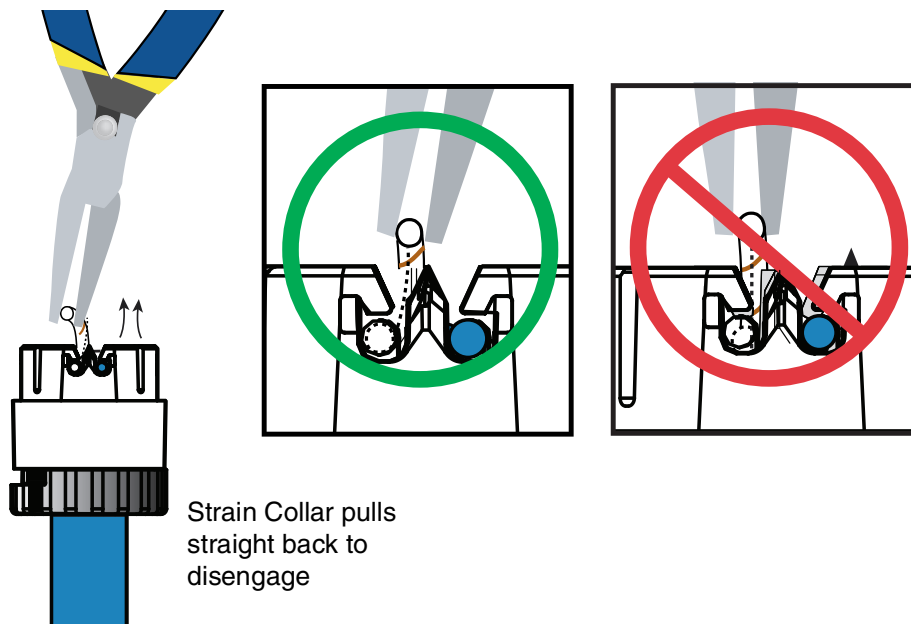

Cable End 1

Cable End 2

16b Side 2 T568A Wiring

Cable End 1

Cable End 2

REMOVAL STEPS

Notes:

1. For specified performance, follow TIA/EIA 568.2-D installation guidelines.
2. Splice module can terminate 22-26 AWG solid or stranded IWC data cable with 0.060" (1.52mm) maximum insulated conductor outside diameter.
3. Splice module may be re-terminated up to 20 times.
4. For technical and performance information, consult Panduit technical support.

As with all Wiring Accessories, the following statements apply:

1. Never install communications wiring during a lightning storm.
2. Never install communications wiring in wet locations unless the plug is specifically designed for use in wet locations.
3. Never touch uninsulated communications wiring or terminals unless the communication line has been disconnected at the network interface.
4. Use caution when installing or modifying communication wiring.