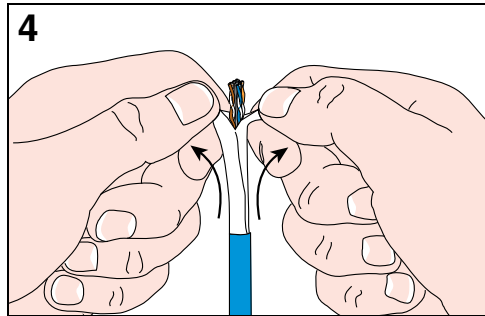

NOTE:
Steps 1-5 show cable preparation method for TX6A Cable with MaTriX Technology, similar for other cables.

9 Splice Module Side 1 Wiring *

* Panduit 6A cord/plug provided is wired T568B

16a Side 2 T568B Wiring

Cable End 1

Cable End 2

16b Side 2 T568A Wiring

Cable End 1

Cable End 2

REMOVAL STEPS

Notes:

1. For specified performance, follow TIA/EIA 568.2-D installation guidelines.
2. Splice module can terminate 22-26 AWG solid or stranded IWC data cable with 0.060" (1.52mm) maximum insulated conductor outside diameter.
3. Splice module may be re-terminated up to 20 times.
4. For technical and performance information, consult Panduit technical support.

As with all Wiring Accessories, the following statements apply:

1. Never install communications wiring during a lightning storm.
2. Never install communications wiring in wet locations unless the plug is specifically designed for use in wet locations.
3. Never touch uninsulated communications wiring or terminals unless the communication line has been disconnected at the network interface.
4. Use caution when installing or modifying communication wiring.