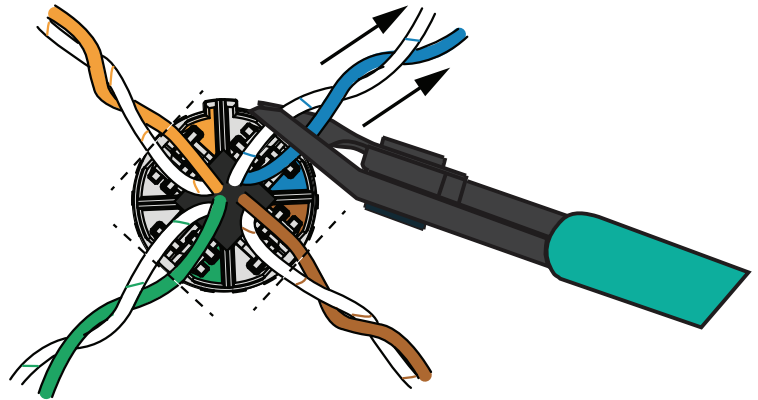

NOTE:
Steps 1-5 show cable preparation method for TX6A Cable with MaTriX Technology, similar for other cables.

9 Splice Module Side 1 Wiring *

* Panduit 6A cord/plug provided is wired T568B

16a Side 2 T568B Wiring

Cable End 1

Cable End 2

16b Side 2 T568A Wiring

Cable End 1

Cable End 2

REMOVAL STEPS

Notes:

1. For specified performance, follow TIA/EIA 568.2-D installation guidelines.
2. Splice module can terminate 22-26 AWG solid or stranded IWC data cable with 0.060" (1.52mm) maximum insulated conductor outside diameter.
3. Splice module may be re-terminated up to 20 times.
4. For technical and performance information, consult Panduit technical support.