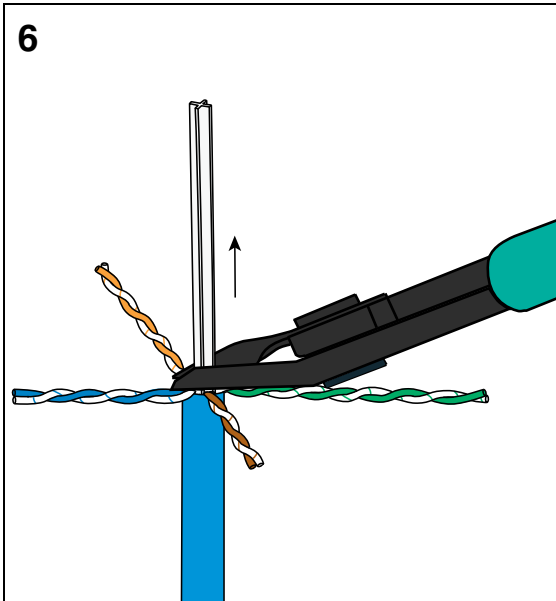

NOTE:
Steps 1-5 show cable preparation method for TX6A Cable with MaTriX Technology, similar for other cables.

9 Splice Module Side 1 Wiring *

* Panduit 6A cord/plug provided is wired T568B

16a Side 2 T568B Wiring

Cable End 1

Cable End 2

16b Side 2 T568A Wiring

Cable End 1

Cable End 2

REMOVAL STEPS

Notes:

1. For specified performance, follow TIA/EIA 568.2-D installation guidelines.
2. Splice module can terminate 22-26 AWG solid or stranded IWC data cable with 0.060" (1.52mm) maximum insulated conductor outside diameter.
3. Splice module may be re-terminated up to 20 times.
4. For technical and performance information, consult Panduit technical support.