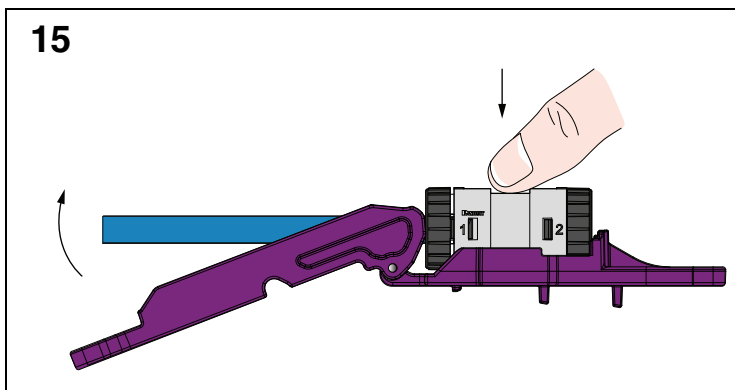

NOTE:
Steps 1-5 show cable preparation method for TX6A Cable with MaTriX Technology, similar for other cables.

9 Splice Module Side 1 Wiring *

* Panduit 6A cord/plug provided is wired T568B

16a Side 2 T568B Wiring

Cable End 1

Cable End 2

16b Side 2 T568A Wiring

Cable End 1

Cable End 2

REMOVAL STEPS

Notes:

1. For specified performance, follow TIA/EIA 568.2-D installation guidelines.
2. Splice module can terminate 22-26 AWG solid or stranded IWC data cable with 0.060" (1.52mm) maximum insulated conductor outside diameter.
3. Splice module may be re-terminated up to 20 times.
4. For technical and performance information, consult Panduit technical support.