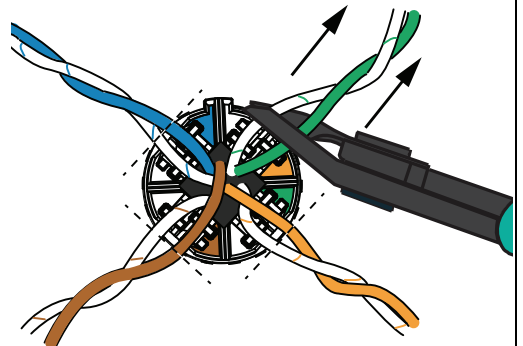

Cable End 1

Cable End 2

16b Side 2 T568A Wiring

Cable End 1

Cable End 2

REMOVAL STEPS

Notes:

1. For specified performance, follow TIA/EIA 568.2-D installation guidelines.
2. Splice module can terminate 22-26 AWG solid or stranded IWC data cable with 0.060" (1.52mm) maximum insulated conductor outside diameter.
3. Splice module may be re-terminated up to 20 times.
4. For technical and performance information, consult Panduit technical support.

As with all Wiring Accessories, the following statements apply:

1. Never install communications wiring during a lightning storm.
2. Never install communications wiring in wet locations unless the plug is specifically designed for use in wet locations.
3. Never touch uninsulated communications wiring or terminals unless the communication line has been disconnected at the network interface.
4. Use caution when installing or modifying communication wiring.