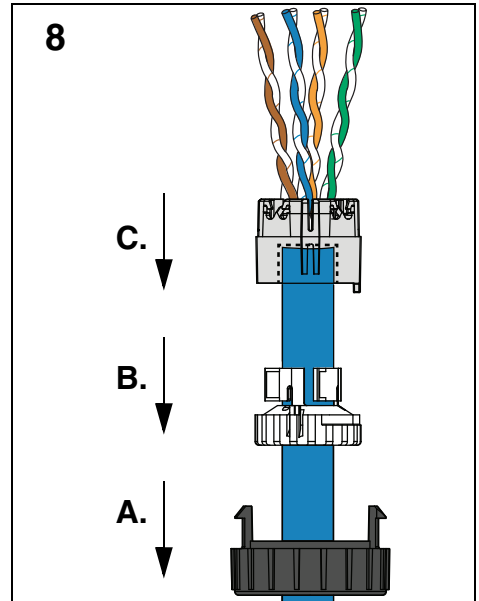

NOTE:
Steps 1-5 show cable preparation method for TX6A Cable with MaTriX Technology, similar for other cables.

9 Splice Module Side 1 Wiring *

* Panduit 6A cord/plug provided is wired T568B

16a Side 2 T568B Wiring

Cable End 1

Cable End 2

16b Side 2 T568A Wiring

Cable End 1

Cable End 2

REMOVAL STEPS

Notes:

1. For specified performance, follow TIA/EIA 568.2-D installation guidelines.
2. Splice module can terminate 22-26 AWG solid or stranded IWC data cable with 0.060" (1.52mm) maximum insulated conductor outside diameter.
3. Splice module may be re-terminated up to 20 times.
4. For technical and performance information, consult Panduit technical support.