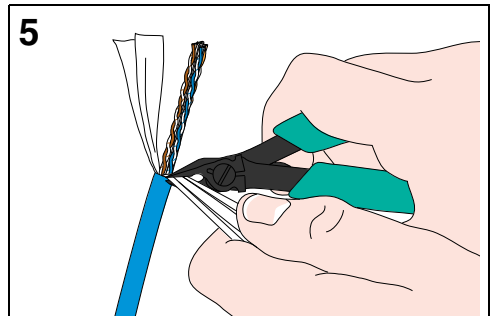

NOTE:
Steps 1-5 show cable preparation method for TX6A Cable with MaTriX Technology, similar for other cables.

9 Splice Module Side 1 Wiring *

* Panduit 6A cord/plug provided is wired T568B

16a Side 2 T568B Wiring

Cable End 1

Cable End 2

16b Side 2 T568A Wiring

Cable End 1

Cable End 2

REMOVAL STEPS

Notes:

1. For specified performance, follow TIA/EIA 568.2-D installation guidelines.
2. Splice module can terminate 22-26 AWG solid or stranded IWC data cable with 0.060" (1.52mm) maximum insulated conductor outside diameter.
3. Splice module may be re-terminated up to 20 times.
4. For technical and performance information, consult Panduit technical support.

As with all Wiring Accessories, the following statements apply:

1. Never install communications wiring during a lightning storm.
2. Never install communications wiring in wet locations unless the plug is specifically designed for use in wet locations.
3. Never touch uninsulated communications wiring or terminals unless the communication line has been disconnected at the network interface.
4. Use caution when installing or modifying communication wiring.