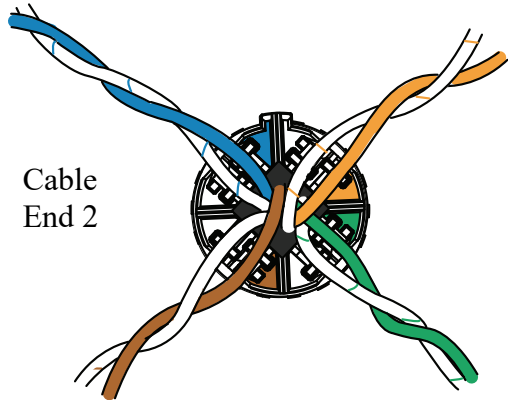

NOTE:
Steps 1-5 show cable preparation method for TX6A Cable with MaTriX Technology, similar for other cables.

9 Splice Module Side 1 Wiring *

* Panduit 6A cord/plug provided is wired T568B

16a Side 2 T568B Wiring

Cable End 1

Cable End 2

16b Side 2 T568A Wiring

Cable End 1

Cable End 2

REMOVAL STEPS

Notes:

1. For specified performance, follow TIA/EIA 568.2-D installation guidelines.
2. Splice module can terminate 22-26 AWG solid or stranded IWC data cable with 0.060" (1.52mm) maximum insulated conductor outside diameter.
3. Splice module may be re-terminated up to 20 times.
4. For technical and performance information, consult Panduit technical support.