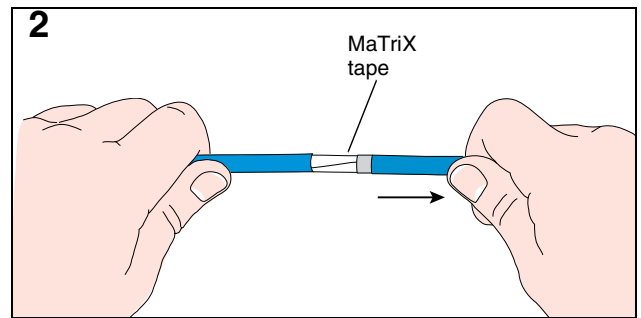

NOTE:
Steps 1-5 show cable preparation method for TX6A Cable with MaTriX Technology, similar for other cables.

9 Splice Module Side 1 Wiring *

* Panduit 6A cord/plug provided is wired T568B

16a Side 2 T568B Wiring

Cable End 1

Cable End 2

16b Side 2 T568A Wiring

Cable End 1

Cable End 2

REMOVAL STEPS

Notes:

1. For specified performance, follow TIA/EIA 568.2-D installation guidelines.
2. Splice module can terminate 22-26 AWG solid or stranded IWC data cable with 0.060" (1.52mm) maximum insulated conductor outside diameter.
3. Splice module may be re-terminated up to 20 times.
4. For technical and performance information, consult Panduit technical support.