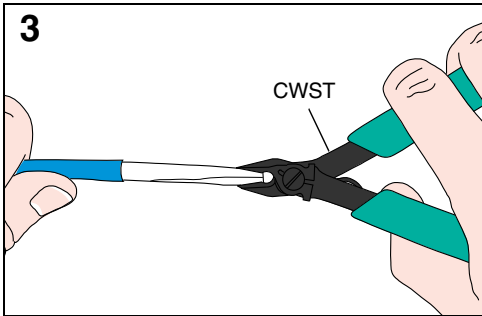

NOTE:
Steps 1-5 show cable preparation method for TX6A Cable with MaTriX Technology, similar for other cables.

9 Splice Module Side 1 Wiring *

* Panduit 6A cord/plug provided is wired T568B

16a Side 2 T568B Wiring

Cable End 1

Cable End 2

16b Side 2 T568A Wiring

Cable End 1

Cable End 2

REMOVAL STEPS

Notes:

1. For specified performance, follow TIA/EIA 568.2-D installation guidelines.
2. Splice module can terminate 22-26 AWG solid or stranded IWC data cable with 0.060" (1.52mm) maximum insulated conductor outside diameter.
3. Splice module may be re-terminated up to 20 times.
4. For technical and performance information, consult Panduit technical support.