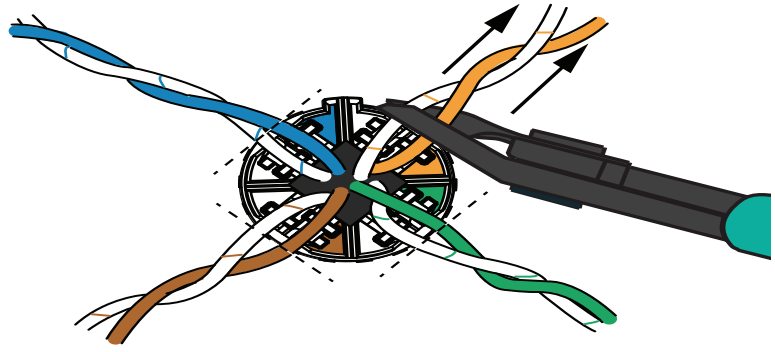

NOTE:
Steps 1-5 show cable preparation method for TX6A Cable with MaTriX Technology, similar for other cables.

9 Splice Module Side 1 Wiring *

* Panduit 6A cord/plug provided is wired T568B

16a Side 2 T568B Wiring

Cable End 1

Cable End 2

16b Side 2 T568A Wiring

Cable End 1

Cable End 2

REMOVAL STEPS

Notes:

1. For specified performance, follow TIA/EIA 568.2-D installation guidelines.
2. Splice module can terminate 22-26 AWG solid or stranded IWC data cable with 0.060" (1.52mm) maximum insulated conductor outside diameter.
3. Splice module may be re-terminated up to 20 times.
4. For technical and performance information, consult Panduit technical support.