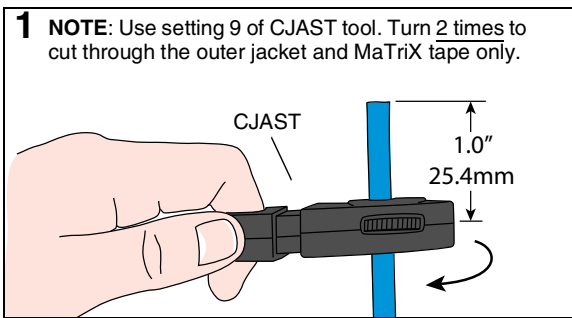

NOTE:
Steps 1-5 show cable preparation method for TX6A Cable with MaTriX Technology, similar for other cables.

9 Splice Module Side 1 Wiring *

* Panduit 6A cord/plug provided is wired T568B

16a Side 2 T568B Wiring

Cable End 1

Cable End 2

16b Side 2 T568A Wiring

Cable End 1

Cable End 2

REMOVAL STEPS

Notes:

1. For specified performance, follow TIA/EIA 568.2-D installation guidelines.
2. Splice module can terminate 22-26 AWG solid or stranded IWC data cable with 0.060" (1.52mm) maximum insulated conductor outside diameter.
3. Splice module may be re-terminated up to 20 times.
4. For technical and performance information, consult Panduit technical support.