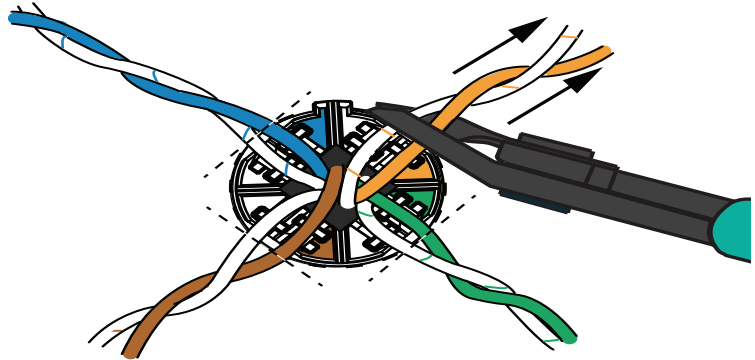

NOTE:
Steps 1-5 show cable preparation method for TX6A Cable with MaTriX Technology, similar for other cables.

9 Splice Module Side 1 Wiring *

* Panduit 6A cord/plug provided is wired T568B

16a Side 2 T568B Wiring

Cable End 1

Cable End 2

16b Side 2 T568A Wiring

Cable End 1

Cable End 2

REMOVAL STEPS

Notes:

1. For specified performance, follow TIA/EIA 568.2-D installation guidelines.
2. Splice module can terminate 22-26 AWG solid or stranded IWC data cable with 0.060" (1.52mm) maximum insulated conductor outside diameter.
3. Splice module may be re-terminated up to 20 times.
4. For technical and performance information, consult Panduit technical support.