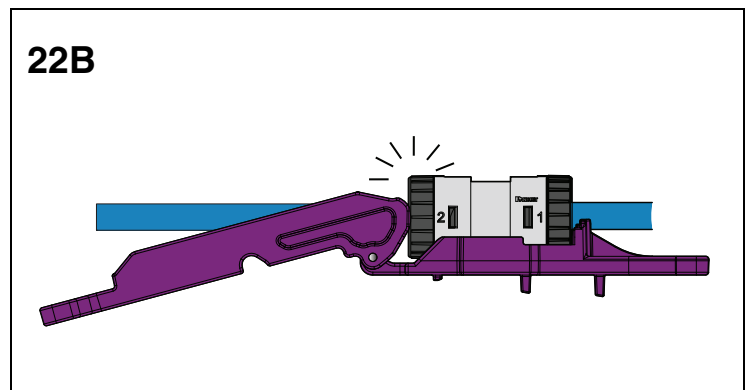

Cable End 1

Cable End 2

16b Side 2 T568A Wiring

Cable End 1

Cable End 2

REMOVAL STEPS

Notes:

1. For specified performance, follow TIA/EIA 568.2-D installation guidelines.
2. Splice module can terminate 22-26 AWG solid or stranded IWC data cable with 0.060" (1.52mm) maximum insulated conductor outside diameter.
3. Splice module may be re-terminated up to 20 times.
4. For technical and performance information, consult Panduit technical support.