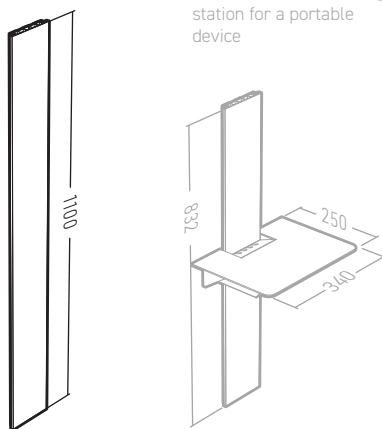

La gamme FLAK
The FLAK range

FLAK 1100
Goulotte passe-câbles
Cable cover manager

FLAK 800+
Goulotte passe-câbles
avec station d'accueil
pour appareils nomades
Cable cover with docking
station for a portable
device