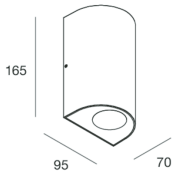

Compliance

CEI EN 60598-1:2015 + A11:2009. IEC 60598-2:2015 2-1

[View more product info](#)

Novalux S.r.l. via Marzabotto, 2 40050 Funo di Argelato (BO) Italy
Tel: +39 051 860558 · Fax +39 051 6647859 · Mail: info@novalux.it · VAT number 00536541204 · novalux.com
Company subject to the management and coordination by SLV GmbH

This technical data sheet is owned by Novalux S.r.l., all rights reserved. Novalux S.r.l. reserves the right to make changes without prior notice.