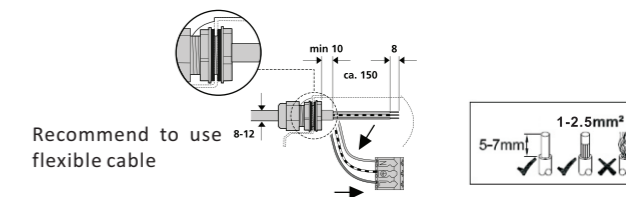

LUCY LED IP66