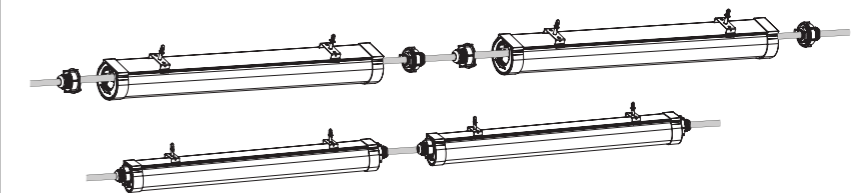

9 TW Maximum no. of products: 25PCS