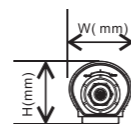

Product Description	Wattage	SAP Code	L	W	H
LUCY 600 LED IP66 2000 840 TW	20W	96630331	663	77	68
LUCY 1200 LED IP66 4000 840 TW	40W	96630332	1263	77	68
LUCY 1500 LED IP66 6000 840 TW	60W	96630333	1563	77	68
LUCY 1800 LED IP66 8000 840 TW	80W	96630334	1825	77	68