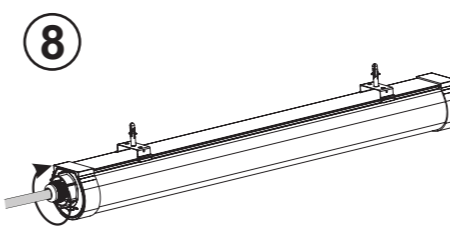

LUCY LED IP66