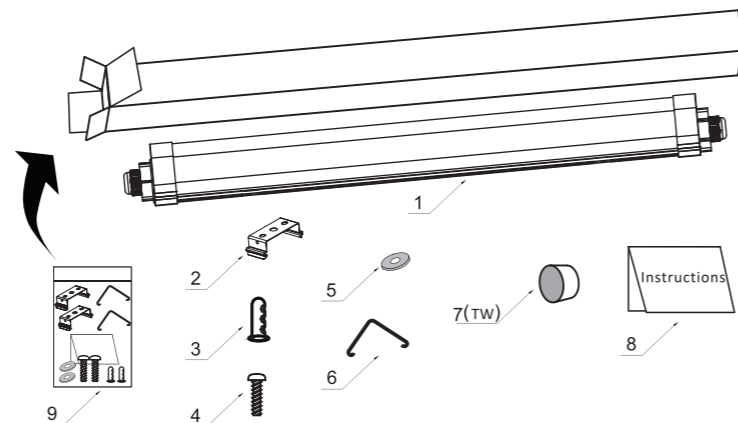

3. The manufacturer, shall not be liable for any damage resulting from inappropriate modifications to the luminaire or faulty installation.

4. Caution, risk of electric shock.

The control gear provides basic insulation between the LV supply and the control circuit

1	LED waterproof lighting	X1
2	SS hook	X2
3	plastic expansion	X2
4	Round head self-drilling screw 5x30	X2
5	Flat gasket 12x6/Center hole 6mm	X2
6	Triangle hook	X2
7(TW)	Solid plug	X1
8	Instructions	X1
9	Accessory bag	X1