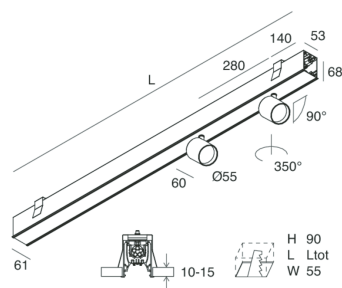

HERO C

108865.01

novalux
ITALIAN LIGHTING DESIGN SINCE 1948

Features

Use: Indoor
Type of installation: RECESSED INTO PLASTERBOARD
Emission: DIRECT
Optics: SPOT
Beam: 34°
Colour: WHITE
Dimming: PUSH, DALI
Emergency: NO
L: 1120mm
A: 61mm
H: 68mm
Made in: ITALY
Warranty: 5 years
Weight: 3.4kg