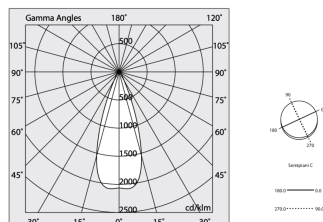

HERO C

108865.01

novalux
ITALIAN LIGHTING DESIGN SINCE 1948

Features

Use: Indoor
Type of installation: RECESSED INTO PLASTERBOARD
Emission: DIRECT
Optics: SPOT
Beam: 34°
Colour: WHITE
Dimming: PUSH, DALI
Emergency: NO
L: 1120mm
A: 61mm
H: 68mm
Made in: ITALY
Warranty: 5 years
Weight: 3.4kg

Tech data

Luminaire input power: 29W
Luminaire luminous flux: 2230lm
IP: 40
Insulation class: I
Supply voltage: 220-240V 50/60Hz
SELV: Si

Source

Light source: LED
Source power: 2x13W
Source luminous flux: 2750lm
Colour temperature: 3000K
CRI: >90
Colour tolerance: 3 Step MacAdam
LED lifespan: 50000h L80 B20