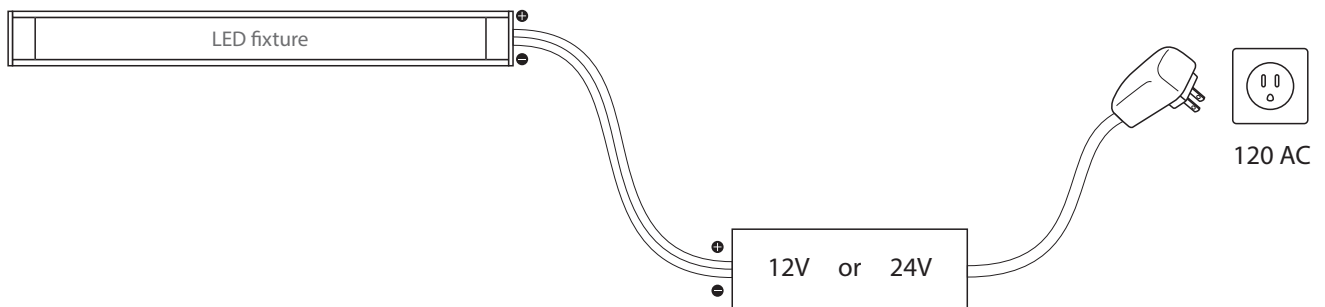

Basic fixture components

Wiring diagram

Mounting Instruction

Mounting bracket (steel)

Mounting bracket (plastic)

Mounting tape

Fixture cable options

Female end

Male end

Wire end

*Examples of attaching a KLUS fixture to the power supply