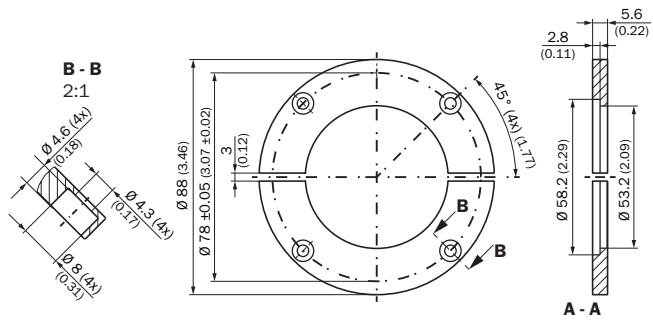

BEF-WG-SF050S1

SICK
Sensor Intelligence.

Ordering information

Type	Part no.
BEF-WG-SF050S1	2088848

Other models and accessories → www.sick.com/

Detailed technical data

Technical specifications

Accessory group	Other mounting accessories
Accessory family	Servo clamps
Description	Half-shell servo clamps (2 pcs.) for servo flanges with a 50 mm centering hub

Dimensional drawing (Dimensions in mm (inch))

SICK AT A GLANCE

SICK is one of the leading manufacturers of intelligent sensors and sensor solutions for industrial applications. A unique range of products and services creates the perfect basis for controlling processes securely and efficiently, protecting individuals from accidents and preventing damage to the environment.