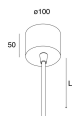

Features

Use: Indoor
 Type of installation: RECESSED INTO PLASTERBOARD
 Emission: DIRECT
 Optics: OPAL
 Dimming: PUSH, DALI
 Emergency: NO
 L: 800mm
 A: 800mm
 H: 90mm
 D: 825mm
 Made in: ITALY
 Warranty: 5 years
 Weight: 12.6kg

[View more product info](#)

MOUNTING ACCESSORIES

ROTO: ALIMENTAZIONE L1200 5P. BIA.

104424.01

ROTO: ALIMENTAZIONE L3000 5P. BIA.

104426.01

ROTO: D=800 KIT 4 SOSP. L3000

104428.99
