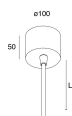

Features

Use: Indoor
 Type of installation: RECESSED INTO PLASTERBOARD
 Emission: DIRECT
 Optics: OPAL
 Dimming: PUSH, DALI
 Emergency: NO
 L: 800mm
 A: 800mm
 H: 90mm
 D: 825mm
 Made in: ITALY
 Warranty: 5 years
 Weight: 12.6kg

[View more product info](#)

MOUNTING ACCESSORIES

ROTO: ALIMENTAZIONE L1200 5P. BIA.

104424.01

ROTO: ALIMENTAZIONE L3000 5P. BIA.

104426.01

ROTO: D=800 KIT 4 SOSP. L3000

104428.99
