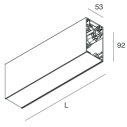

HERO B

1087C2.02

novalux
ITALIAN LIGHTING DESIGN SINCE 1948

COMPLETION ACCESSORIES

HERO B: MOD.CIECO 250 NE

1087A3.02