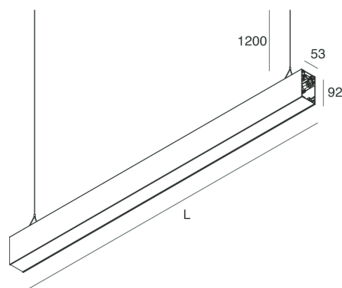

## Features

Use: Indoor  
Type of installation: SUSPENDED  
Emission: INDIRECT  
Optics: OPAL  
Colour: BLACK  
Dimming: PUSH  
Emergency: NO  
L: 1120mm  
A: 53mm  
H: 92mm  
Made in: ITALY  
Warranty: 5 years  
Weight: 4kg