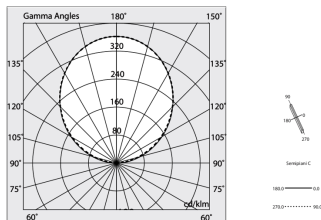

## Features

Use: Indoor  
Type of installation: SUSPENDED  
Emission: INDIRECT  
Optics: OPAL  
Colour: BLACK  
Dimming: PUSH  
Emergency: NO  
L: 1120mm  
A: 53mm  
H: 92mm  
Made in: ITALY  
Warranty: 5 years  
Weight: 4kg