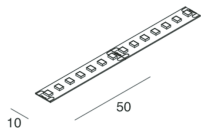

STRIP LED

100951.99

novalux
ITALIAN LIGHTING DESIGN SINCE 1948

Features

Use: Indoor
Dimming: WITH ACCESSORY
Emergency: WITH ACCESSORY
L: 5000mm
A: 10mm
Warranty: 5 years
Weight: 0.15kg

Tech data

Luminous flux in emergency: L min = 40 L max = 170 - 1h: 17% / 3h: 7%
IP: 20
Insulation class: III
Supply voltage: 24 Vdc
Energy efficiency class: E
SELV: No

Source

Light source: LED
Source power: 14.4W/m
Source luminous flux: 1666lm
Colour temperature: 4000K
CRI: >90
LED lifespan: 30000h L70 B20

Compliance

CEI EN 60598-1:2015 + A11:2009. IEC 60598-2:2015 2-1

Standards

Photobiological risk: RISK GROUP 1 Certified fixture in RISK GROUP 1 (Low Risk)-The fixture does not pose a hazard due to normal behavioral limitations on exposure - in accordance with CEI EN 62471:2010-01, IEC TR 62778:2014.

CAM edilizia: The product complies with the requirements for public buildings, ministerial decree of 23rd June 2022 n.256.

[View more product info](#)

Novalux S.r.l. via Marzabotto, 2 40050 Funo di Argelato (BO) Italy
Tel: +39 051 860558 · Fax +39 051 6647859 · Mail: info@novalux.it · VAT number 00536541204 · novalux.com
Company subject to the management and coordination by SLV GmbH

This technical data sheet is owned by Novalux S.r.l., all rights reserved. Novalux S.r.l. reserves the right to make changes without prior notice.