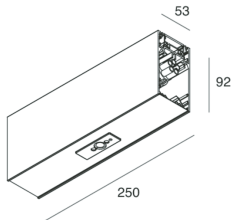

Novalux S.r.l. via Marzabotto, 2 40050 Funo di Argelato (BO) Italy
Tel: +39 051 860558 · Fax +39 051 6647859 · Mail: info@novalux.it · VAT number 00536541204 · novalux.com
Company subject to the management and coordination by SLV GmbH

This technical data sheet is owned by Novalux S.r.l., all rights reserved. Novalux S.r.l. reserves the right to make changes without prior notice.