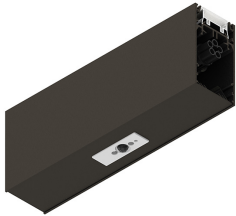

HERO B

1087D9.20

novalux
ITALIAN LIGHTING DESIGN SINCE 1948

Features

Use: Indoor
Type of installation: SUSPENDED
Colour: CAFFE
Dimming: DALI
L: 250mm
A: 53mm
H: 92mm
Made in: ITALY
Warranty: 5 years

Tech data