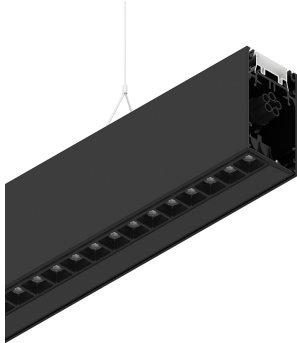

HERO B

108798.02

novalux
ITALIAN LIGHTING DESIGN SINCE 1948

Features

Use: Indoor
Type of installation: SUSPENDED
Emission: DIRECT/INDIRECT
Optics: MICRO OPTICS
Colour: BLACK
Dimming: PUSH
Emergency: NO
L: 1428mm
A: 53mm
H: 92mm
Made in: ITALY
Warranty: 5 years
Weight: 5kg

Tech data

Luminaire input power: 69W
Luminaire luminous flux: 6468lm
Direct luminous flux: 3638lm
Indirect luminous flux: 2830lm
IP: 40
Insulation class: I
Supply voltage: 220-240V 50/60Hz
UGR: <19
SELV: Si