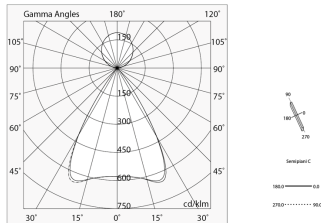

HERO B

108798.02

novalux
ITALIAN LIGHTING DESIGN SINCE 1948

Features

Use: Indoor
Type of installation: SUSPENDED
Emission: DIRECT/INDIRECT
Optics: MICRO OPTICS
Colour: BLACK
Dimming: PUSH
Emergency: NO
L: 1428mm
A: 53mm
H: 92mm
Made in: ITALY
Warranty: 5 years
Weight: 5kg

Tech data

Luminaire input power: 69W
Luminaire luminous flux: 6468lm
Direct luminous flux: 3638lm
Indirect luminous flux: 2830lm
IP: 40
Insulation class: I
Supply voltage: 220-240V 50/60Hz
UGR: <19
SELV: Si