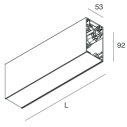

HERO B

108798.02

novalux
ITALIAN LIGHTING DESIGN SINCE 1948

COMPLETION ACCESSORIES

HERO B: MOD.CIECO 250 NE

1087A3.02