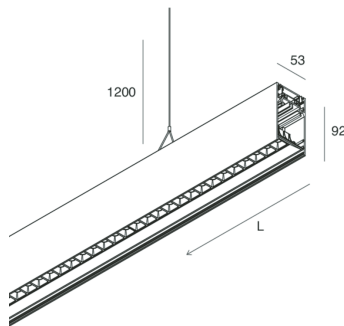

HERO B

108798.02

novalux
ITALIAN LIGHTING DESIGN SINCE 1948

Features

Use: Indoor
Type of installation: SUSPENDED
Emission: DIRECT/INDIRECT
Optics: MICRO OPTICS
Colour: BLACK
Dimming: PUSH
Emergency: NO
L: 1428mm
A: 53mm
H: 92mm
Made in: ITALY
Warranty: 5 years
Weight: 5kg