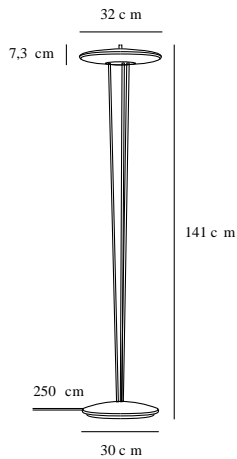

BLANCHE | FLOOR LIGHTING | BRASS

2120794035

Voltage (V): 230 Volt
IP degree if the fixture includes two types of IP degree: IP20
Class (Class I, Class II, Class III): Class 2 (Double isolated)
Lampholder type (eg, E27/E14, etc): LED Module
Dimmerable: True
Switch placement: On the fixture

Primary material: Metal
Secondary material: Plastic
Color of the cable: White
Length of the cable (cm): 250
Is the cable replaceable: False

Color: Brass
Height (cm): 141.3
Width (cm): 31.7
Tube Diameter (cm): 1.27
Shade Diameter (cm): 32
Base Dimension (cm): 30
Length (cm): 31.7

EAN: 5704924004230
Item Number: 2120794035
Pcs Per Master Carton: 1

Useful Lumen (lm): 1080
Color Temperature (K): 2700
Ra-value : 80
Lifetime (h): 25000
Spread Angle (°) (beam angle of luminaire): 0
Candela (cd) (for directional lamp only): 0