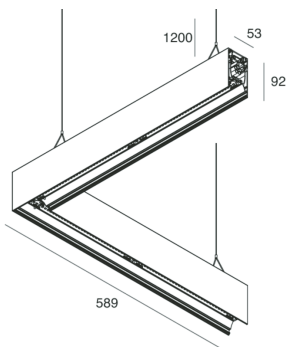

HERO B

108761.01H + 108908.99

novalux
ITALIAN LIGHTING DESIGN SINCE 1948

Features

Use: Indoor
Type of installation: SUSPENDED
Emission: DIRECT/INDIRECT
Optics: OPAL
Colour: WHITE
Dimming: DALI
Emergency: NO
L: 589x589mm
A: 53mm
H: 92mm
Made in: ITALY
Warranty: 5 years
Weight: 3.3kg