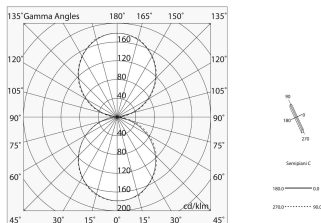

Features

Use: Indoor
Type of installation: WALL
Emission: DIRECT/INDIRECT
Optics: OPAL
Colour: BLACK
Dimming: PUSH, DALI
Emergency: NO
L: 625x625mm
A: 37mm
H: 106mm
Made in: ITALY
Warranty: 5 years

Tech data

Luminaire input power: 50W
Luminaire luminous flux: 2904lm
IP: 40
Insulation class: I
Supply voltage: 220-240V 50/60Hz
SELV: Si

Source

Light source: LED
Source power: 2x23W
Source luminous flux: 7312lm
Colour temperature: 3000K
CRI: >90
Colour tolerance: 3 Step MacAdam
LED lifespan: 50000h L80 B20

Compliance

CEI EN 60598-1:2015 + A11:2009. IEC 60598-2:2015 2-1

Standards

Photobiological risk: RISK GROUP 0 Certified fixture in EXEMPT GROUP, in accordance with CEI EN 62471:2010-01, IEC TR 62778:2014.

CAM edilizia: The product complies with the requirements for public buildings, ministerial decree of 23rd June 2022 n.256.

[View more product info](#)