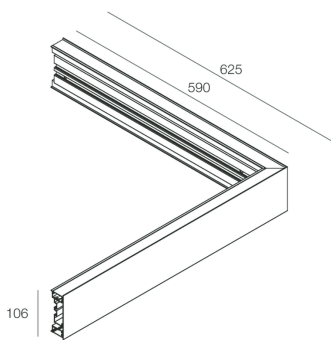

Features

Use: Indoor
Type of installation: WALL
Emission: DIRECT/INDIRECT
Optics: OPAL
Colour: BLACK
Dimming: PUSH, DALI
Emergency: NO
L: 625x625mm
A: 37mm
H: 106mm
Made in: ITALY
Warranty: 5 years

Tech data

Luminaire input power: 50W
Luminaire luminous flux: 2904lm
IP: 40
Insulation class: I
Supply voltage: 220-240V 50/60Hz
SELV: Si

Source

Light source: LED
Source power: 2x23W
Source luminous flux: 7312lm
Colour temperature: 3000K
CRI: >90
Colour tolerance: 3 Step MacAdam
LED lifespan: 50000h L80 B20

Compliance

CEI EN 60598-1:2015 + A11:2009. IEC 60598-2:2015 2-1

Standards

Photobiological risk: RISK GROUP 0 Certified fixture in EXEMPT GROUP, in accordance with CEI EN 62471:2010-01, IEC TR 62778:2014.

CAM edilizia: The product complies with the requirements for public buildings, ministerial decree of 23rd June 2022 n.256.

[View more product info](#)