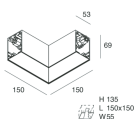

HERO: MOD.CIECO ANG.DX 150 NE

108678.02